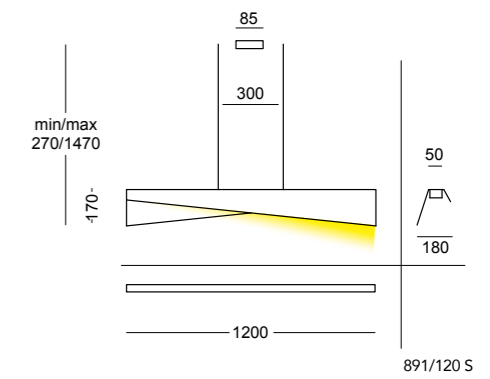

891/120 S

LED 3x15W 230V
6000lm 3000°K upon request 2700°/4000°K
CE IP20
Net weight 2350gr - Gross weight 5000gr
Volume m³ 0,090
PHASE-CUT DIMMING