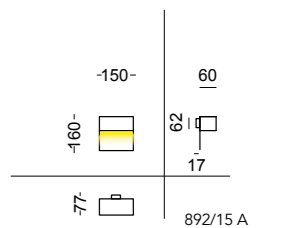

892/15 A
LED 1x8W 230V
750lm 3000°K upon request 2700°/4000°K
CE IP20
Net weight 280gr - Gross weight 530gr
Volume m³ 0,0092
Dimmable PHASE-CUT DIMMING

892/18 A
LED 1x15W 230V
1500lm 3000°K upon request 2700°/4000°K
CE IP20
Net weight 350gr - Gross weight 700gr
Volume m³ 0,0120
Dimmable PHASE-CUT DIMMING