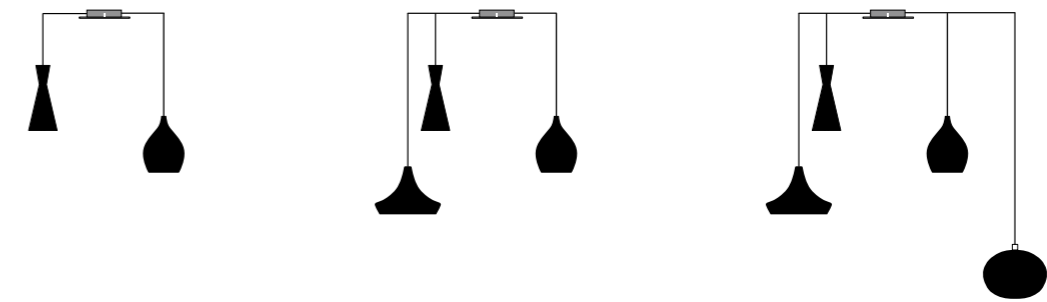

=

BASE WITH SIDE EXITS
2 to 4 modules

+

CABLE HOLDER
max 4 cables

+

=

BASE WITH SIDE EXITS
5 to 8 modules

776/20R