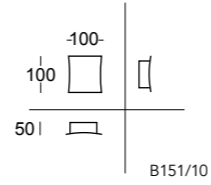

Transparent Satin

Customised lamp composed of:

B151/29 + 6 pcs M151 + D151/7

CE IP20

220 - 240V

Waterfalls | Suspension

B 151/10
 up to 2 modules
 Net weight 220gr
 Gross weight 686gr (with 2 Susp.)
 Volume m³ 0,009