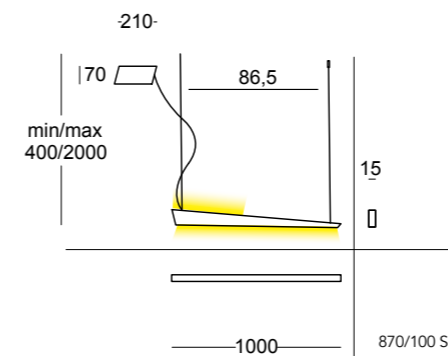

White

Sandy

Matt Black

870/100 S

LED 3x7+1x7W

4000lm 3000°K upon request 2700°/4000°K

CE IP20

Net weight 1510gr - Gross weight 2710gr

Volume m³ 0,021

with leading edge or trailing edge dimmer

870/130 S

LED 4x7W + 2x7W

6000lm 3000°K upon request 2700°/4000°K

CE IP20

Net weight 2300gr - Gross weight 4400gr

Volume m³ 0,05244

with leading edge or trailing edge dimmer