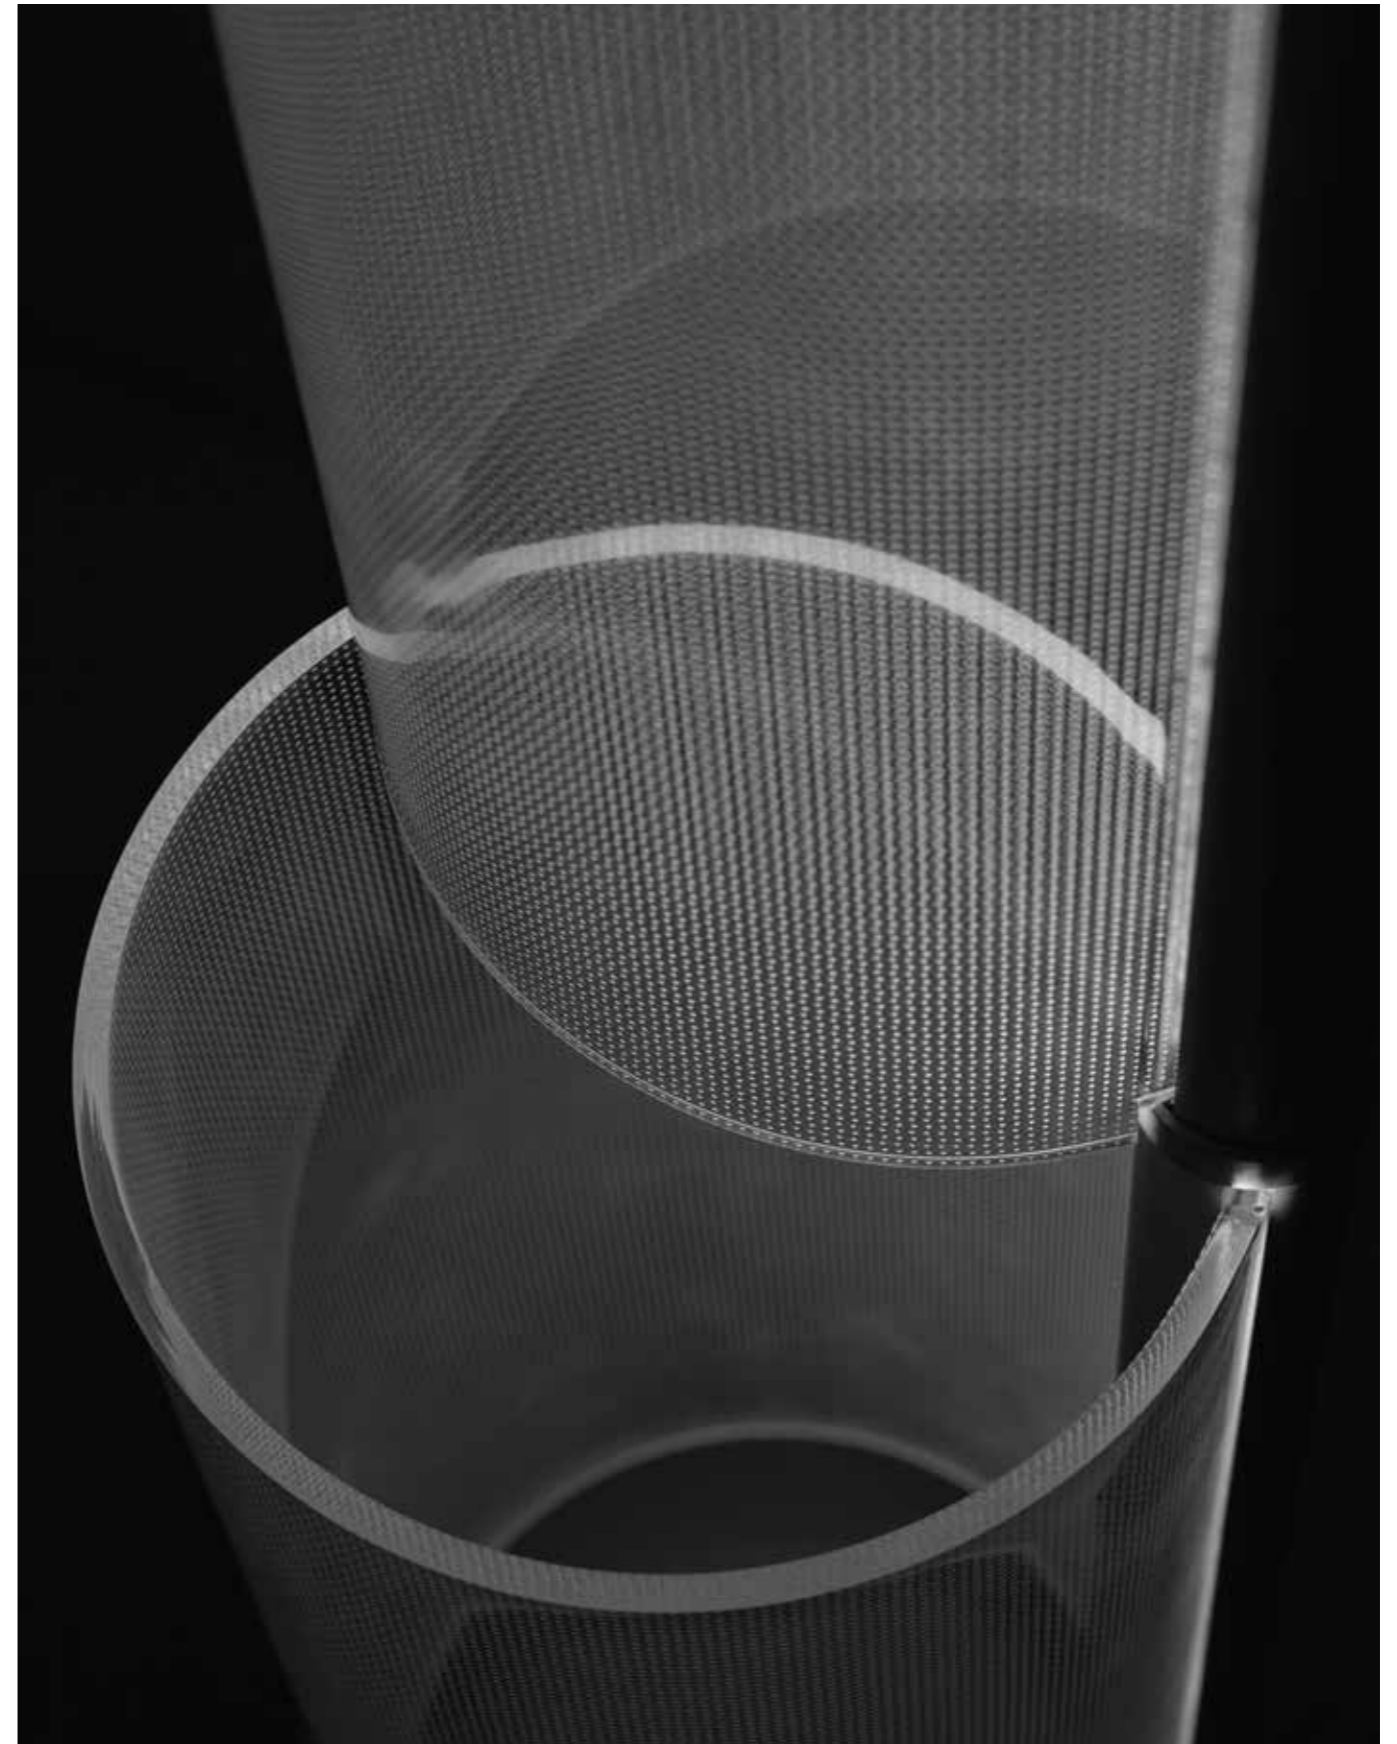

858/13 T
LED 5x7W-24V Dc
5000 Lm 3000°K upon request 2700°/4000°K
CE $\oplus$ IP20
Net weight 16900gr - Gross weight 21820gr
Volume m³ 0,32
6 boxes
Remote control included