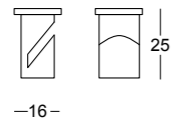

1 to 3 modules

780/20 R

Net weight 2000gr
Gross weight 2600gr
Volume m³ 0.0021

2 to 6 modules

Cable Holder

776/1 RC

Bases with side and central descent

780/16 TC