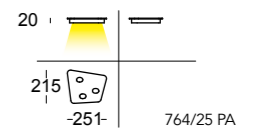

764/100 PA

5700lm - 3000°K upon request 2700°/4000°K

CE IP20

Net weight 10800gr - Gross weight 13400gr

Volume m³ 0,14

 PHASE-CUT DIMMING

Biscotto

design by C. Cattaneo