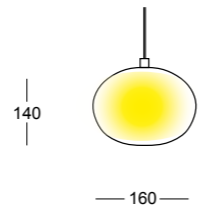

Module to be completed with
one of the bases on page 46.