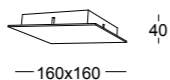

2 to 4 modules