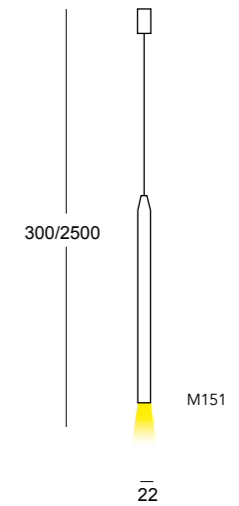

B 151/10
up to 2 modules
Net weight 220gr
Gross weight 686gr (with 2 Susp.)
Volume m³ 0,009

B 152/90
up to 16 modules
Net weight 1810gr
Gross weight 5327gr (with 16 Susp.)
Volume m³ 0,039

B 151/20
up to 4 modules
Net weight 902gr
Gross weight 1736gr (with 4 Susp.)
Volume m³ 0,013

M151 modulo LED
1x2W LED 700MA 4000°K
upon request 3000°K
CE IP20
Net weight 114gr

B 151/29
up to 16 modules
Net weight 1809gr
Gross weight 5328gr (with 16 Susp.)
Volume m³ 0,046

Waterfall lamps
can be customised by combining:
Base + N°Modules + Power Supply

B 151/40
up to 36 modules
Net weight 3000gr
Gross weight 8104gr (with 36 Susp.)
Volume m³ 0,066

Driver
D151/1 Driver 1 LED - Net weight 114gr
D151/2 Driver 2 LED - Net weight 28gr
D151/4 Driver 4 LED - Net weight 94gr
D151/7 Driver 7 LED - Net weight 86gr
D151/16 Driver 16 LED - Net weight 189gr