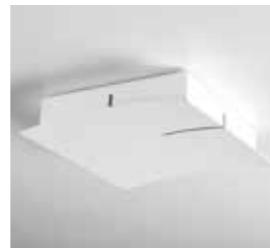

Net weight 910gr
Gross weight 1070gr
Volume m³ 0.0024

2 to 4 modules

776/20TC

Net weight 1310gr
Gross weight 1850gr
Volume m³ 0.0024

5 to 8 modules

Fast opening and jack connection for easy installation

Recessed base