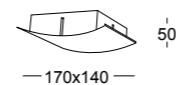

up to 16 modules