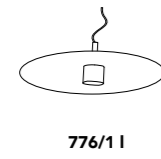

RECESSED BASE