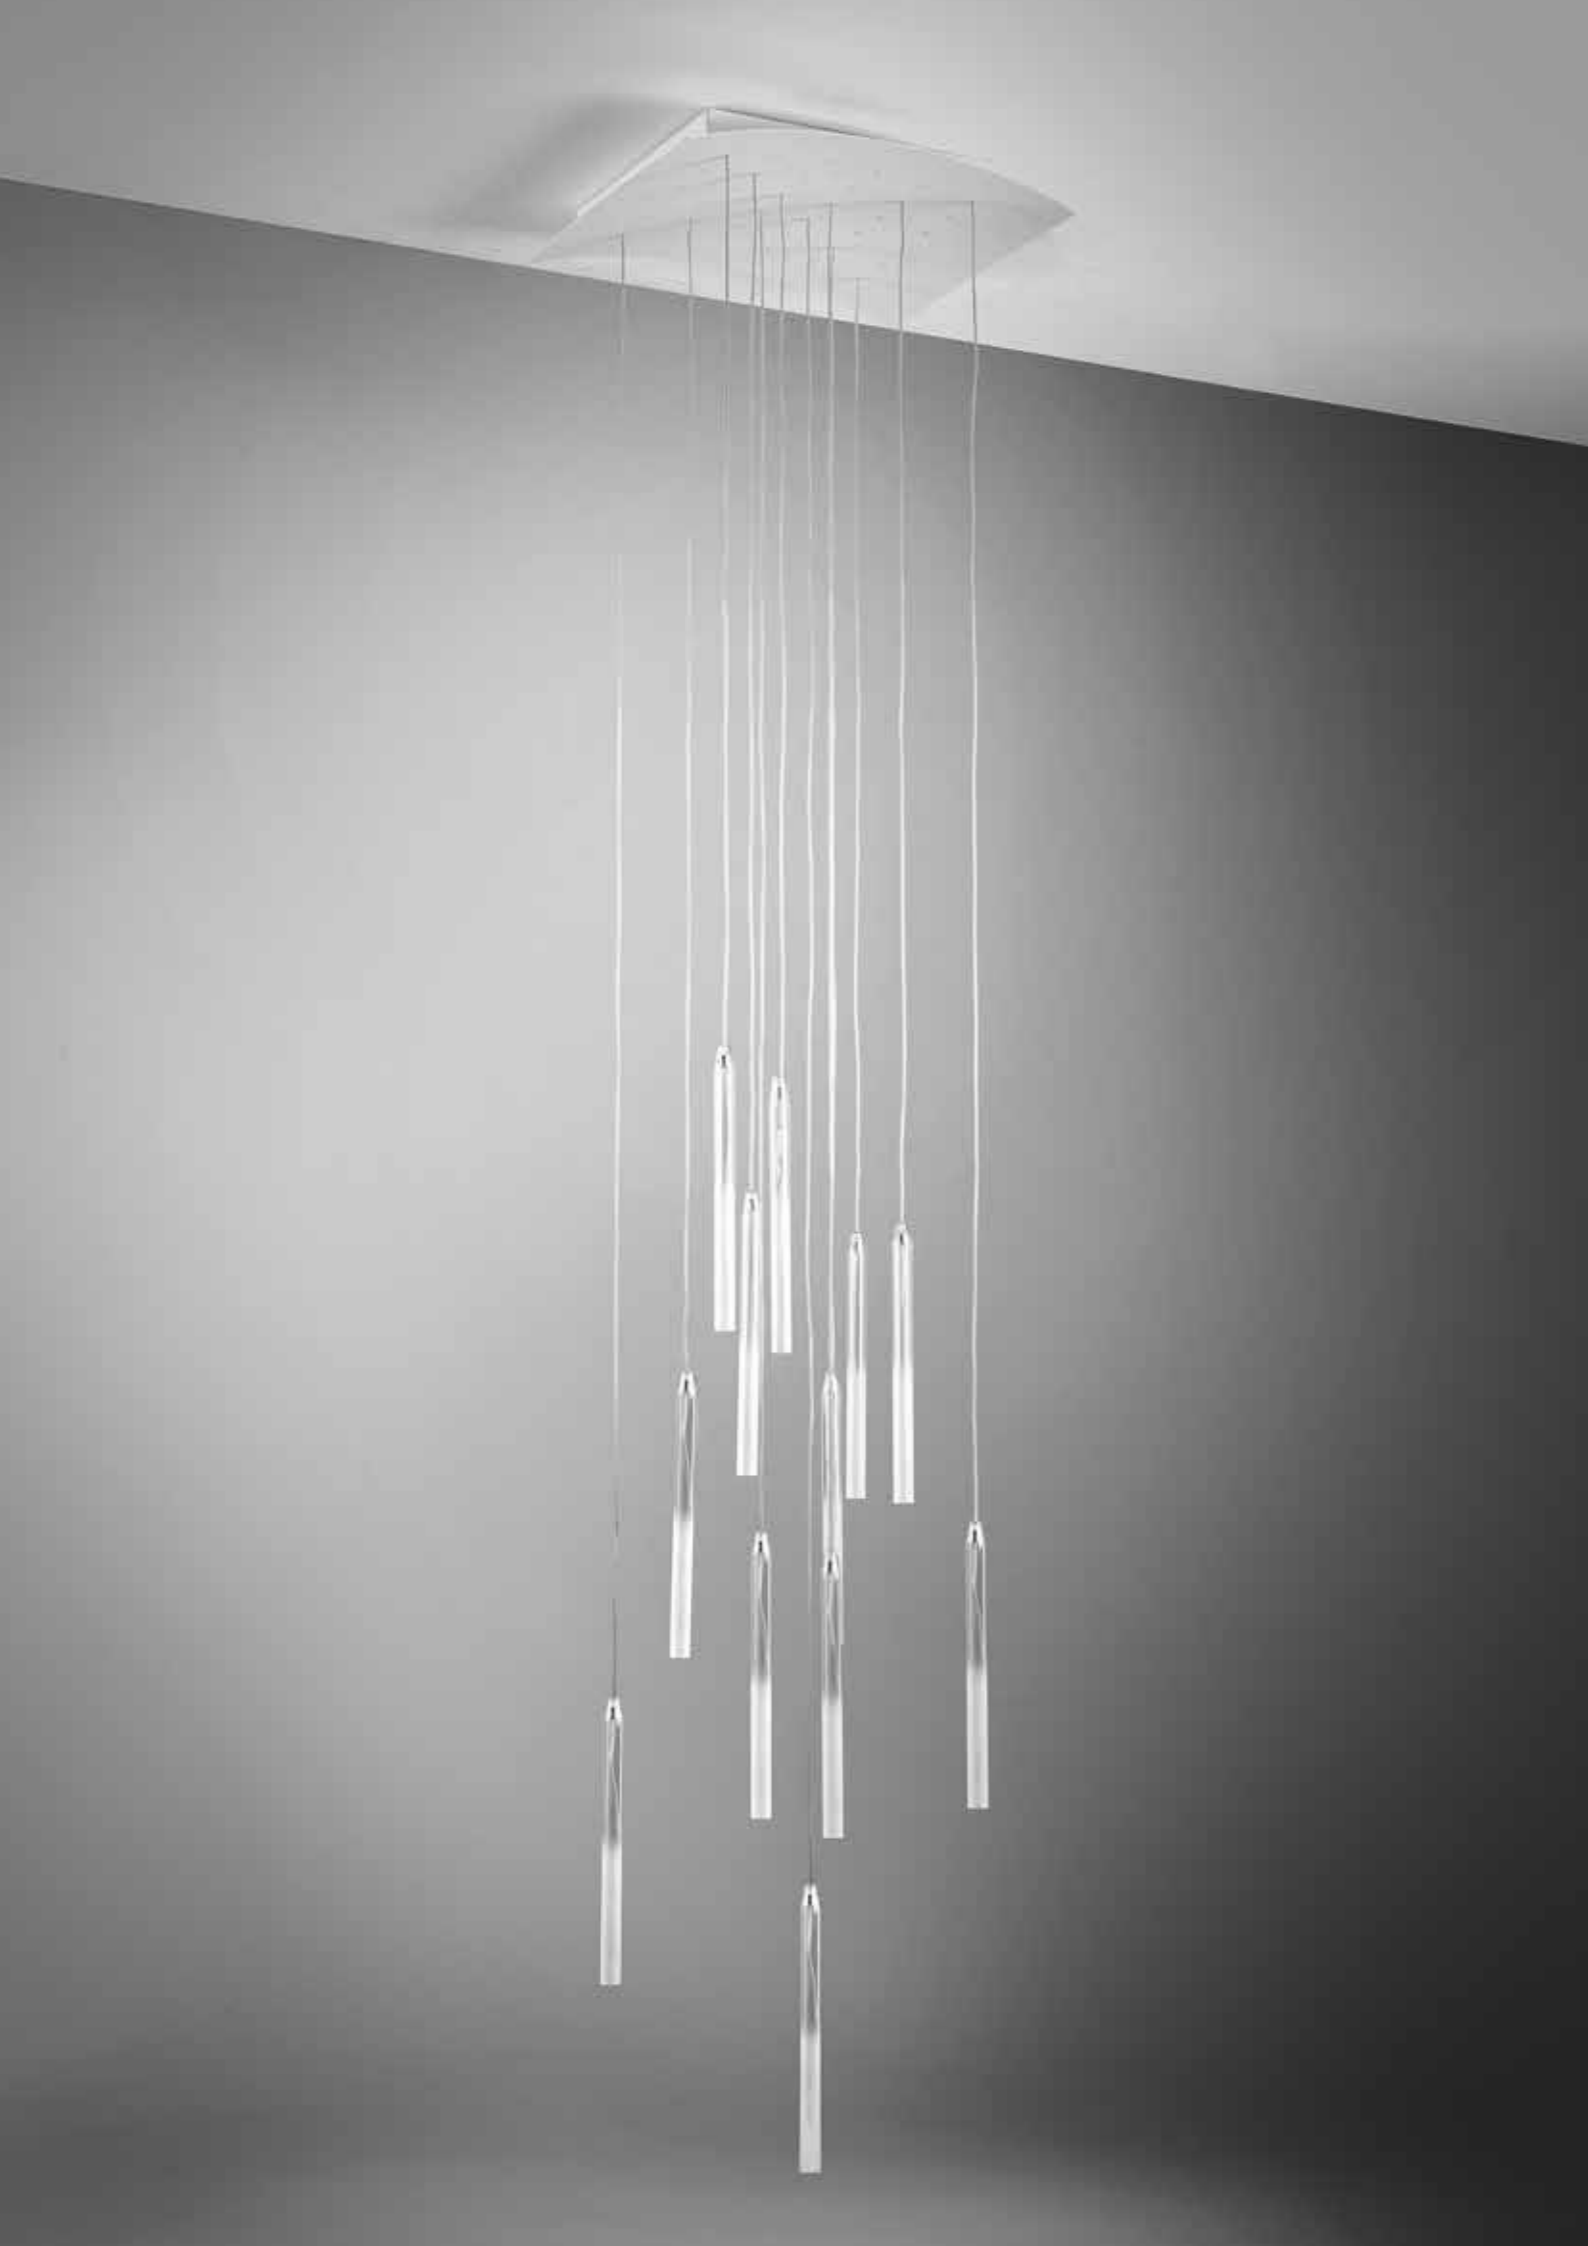

Transparent Satin

Customised lamp composed of:

B151/29 + 6 pcs M151 + D151/7

CE IP20

220 - 240V

Waterfalls | Suspension

B 151/10
 up to 2 modules
 Net weight 220gr
 Gross weight 686gr (with 2 Susp.)
 Volume m³ 0,009