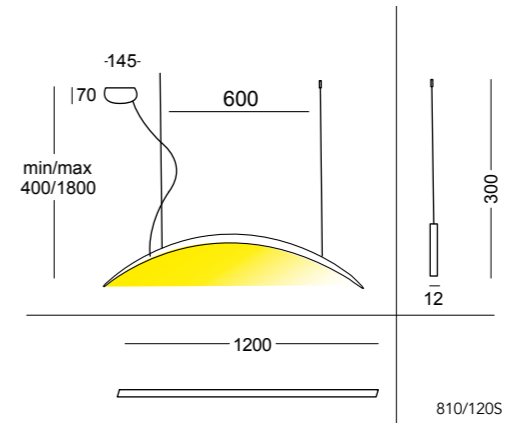

810/120 M

LED 4x6W
3000lm 3000°K upon request 2700°/4000°K

CE IP20

Net weight 3300gr - Gross weight 6600gr
volume m³ 0.15

with leading edge or trailing
edge dimmer