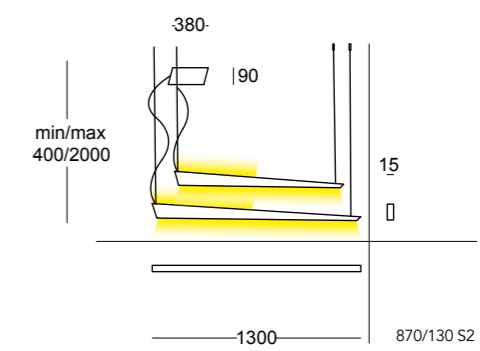

870/100 S2

LED 6x7W + 2x7W

8000lm 3000°K upon request 2700°/4000°K

CE IP20

Net weight 3600gr - Gross weight 5400gr

Volume m³ 0,021

with leading edge or trailing edge dimmer

870/130 S2

LED 8x7W + 4x7W

12000lm 3000°K upon request 2700°/4000°K

CE IP20

Net weight 4500gr - Gross weight 9200gr

Volume m³ 0,052

with leading edge or trailing edge dimmer