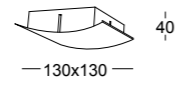

—180—

Cable Holder

776/1RC

Bases with side exits

856/16 R

Net weight 373gr
Gross weight 526gr
Volume m³ 0.0046

up to 6 modules

856/20 R