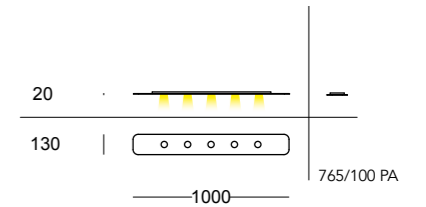

765/60 PA

LED 4x4,5W 230V
1520lm - 3000°K upon request 2700°/4000°K
CE IP20
Net weight 1620gr - Gross weight 2340gr
Volume m³ 0,013
Dimmable PHASE-CUT DIMMING

765/100 PA

LED 5x4,5W 230V
1900lm - 3000°K upon request 2700°/4000°K
CE IP20
Net weight 2450gr - Gross weight 3780gr
Volume m³ 0,022
Dimmable PHASE-CUT DIMMING

765/130 PA

LED 7x4,5W 230V
2660lm - 3000°K upon request 2700°/4000°K
CE IP20
Net weight 4500gr - Gross weight 5200gr
Volume m³ 0,046
Dimmable PHASE-CUT DIMMING