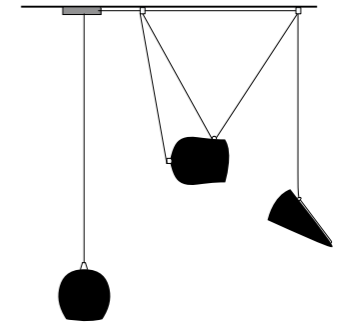

BALL

CONE

NUTS

=

**BASE WITH SIDE
AND CENTRAL DESCENT**
4 to 6 modules

780/20TC

+

CABLE HOLDER
max 4 cables