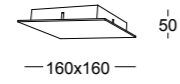

Base for 1 module

780/1 R

Net weight 910gr
Gross weight 1070gr
Volume m³ 0.0024

Until 1 module

Bases with side exits

780/16 R

Net weight 1140gr
Gross weight 1293gr
Volume m³ 0.0024

1 to 3 modules

780/20 R

Net weight 2000gr
Gross weight 2600gr
Volume m³ 0.0021

2 to 6 modules

Cable Holder

776/1 RC

Bases with side and central descent

780/16 TC

Net weight 1140gr
Gross weight 1293gr
Volume m³ 0.00253

1 to 3 modules

780/20 TC

Net weight 2000gr
Gross weight 2600gr
Volume m³ 0.0021

2 to 6 modules

Head System Kit