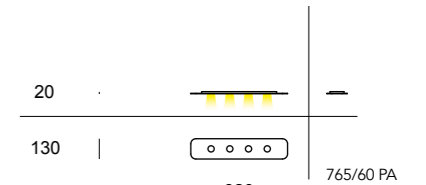

765/60 PA

LED 4x4,5W 230V
1520lm - 3000°K upon request 2700°/4000°K
CE IP20
Net weight 1620gr - Gross weight 2340gr
Volume m³ 0,013
Dimmable PHASE-CUT DIMMING

765/100 PA

LED 5x4,5W 230V
1900lm - 3000°K upon request 2700°/4000°K
CE IP20
Net weight 2450gr - Gross weight 3780gr
Volume m³ 0,022
Dimmable PHASE-CUT DIMMING

765/130 PA

LED 7x4,5W 230V
2660lm - 3000°K upon request 2700°/4000°K
CE IP20
Net weight 4500gr - Gross weight 5200gr
Volume m³ 0,046
Dimmable PHASE-CUT DIMMING