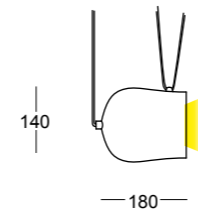

Module
780/14 S 3m / 5m / 7m / 10m / 15m
LED 14W 700mA CC 1500lm 3000°K
CE IP20
Net weight 665gr - Gross weight 1087gr
Volume m³ 0,0084
Dimmable 0 ~ 10VDC, or 10V PWM signal
push or dali dimming upon request

Module to be completed with
one of the bases on page 68