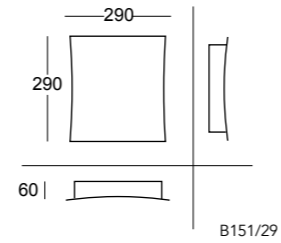

Waterfall lamps
can be customised by combining:
Base + N°Modules + Power Supply