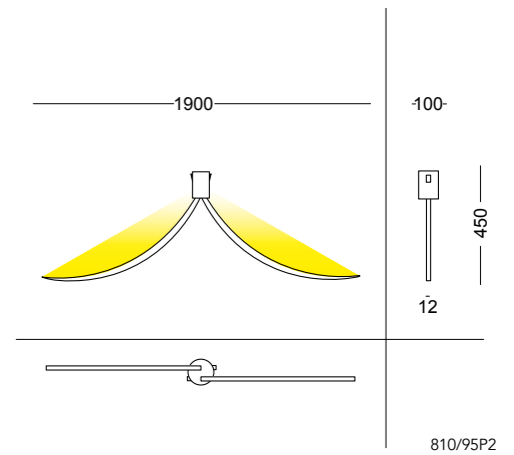

810/95 P2
LED 6x6W
4500lm 3000°K upon request 2700°/4000°K
CE IP20
Net weight 4500gr - Gross weight 6500gr
Volume m³ 0.080
Dimmable with leading edge or trailing edge dimmer

810/120 P2
LED 8x6W
6000lm 3000°K upon request 2700°/4000°K
CE IP20
Net weight 6100gr - Gross weight 9100gr
Volume m³ 0.15
Dimmable with leading edge or trailing edge dimmer

810/95P2

Heron | Ceiling