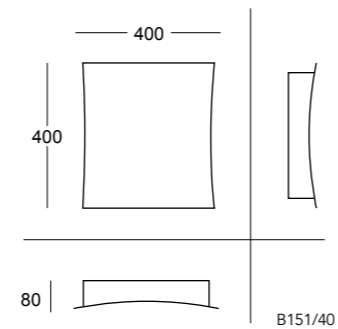

Driver
D151/1 Driver 1 LED - Net weight 114gr
D151/2 Driver 2 LED - Net weight 28gr
D151/4 Driver 4 LED - Net weight 94gr
D151/7 Driver 7 LED - Net weight 86gr
D151/16 Driver 16 LED - Net weight 189gr