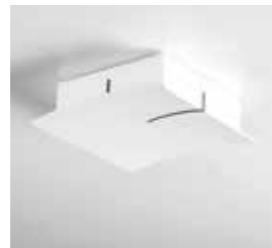

Bases with side and central descent

776/16TC

Net weight 910gr
Gross weight 1070gr
Volume m³ 0.0024