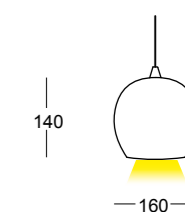

Module
865/18 S 3m / 5m / 7m / 10m / 15m
LED 14W 700mA CC 1500lm 3000°K
CE IP20
Net weight 700gr - Gross weight 1150gr
Volume m³ 0,0084
Dimmable 0-10VDC, or 10V PWM signal
push or dali dimming upon request

Module to be completed with
one of the bases on page 68

Head System | Ball