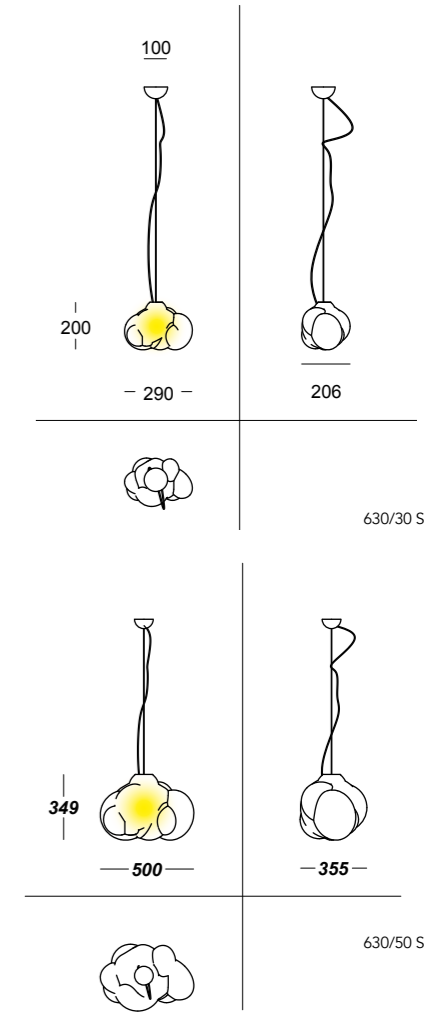

630/30 S

220-240V - E14 LED

CE IP20

Net weight 1450gr - Gross weight 2050gr

Volume m³ 0,020

630/50 S

220-240V - E27 LED

CE IP20

Net weight 3900gr - Gross weight 5500gr

Volume m³ 0,064