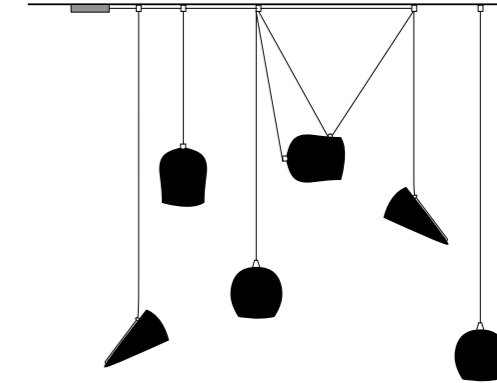

BALL

CONE

NUTS

=