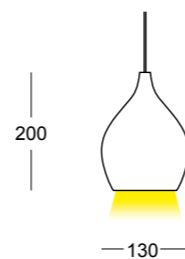

Module
786/13 S 2m / 3m / 5m / 7m / 10m
LED 8W 700mA CC 900lm 3000°K
upon request 2700°/4000° K
CE \oplus IP20
Net weight 370gr - Gross weight 750gr
Volume m³ 0,0084

Module to be completed with
one of the bases on page 46