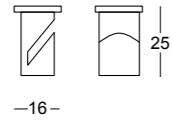

—180—

Cable Holder

776/1RC

Bases with side exits

856/16 R

Net weight 373gr
Gross weight 526gr
Volume m³ 0.0046

up to 6 modules

856/20 R