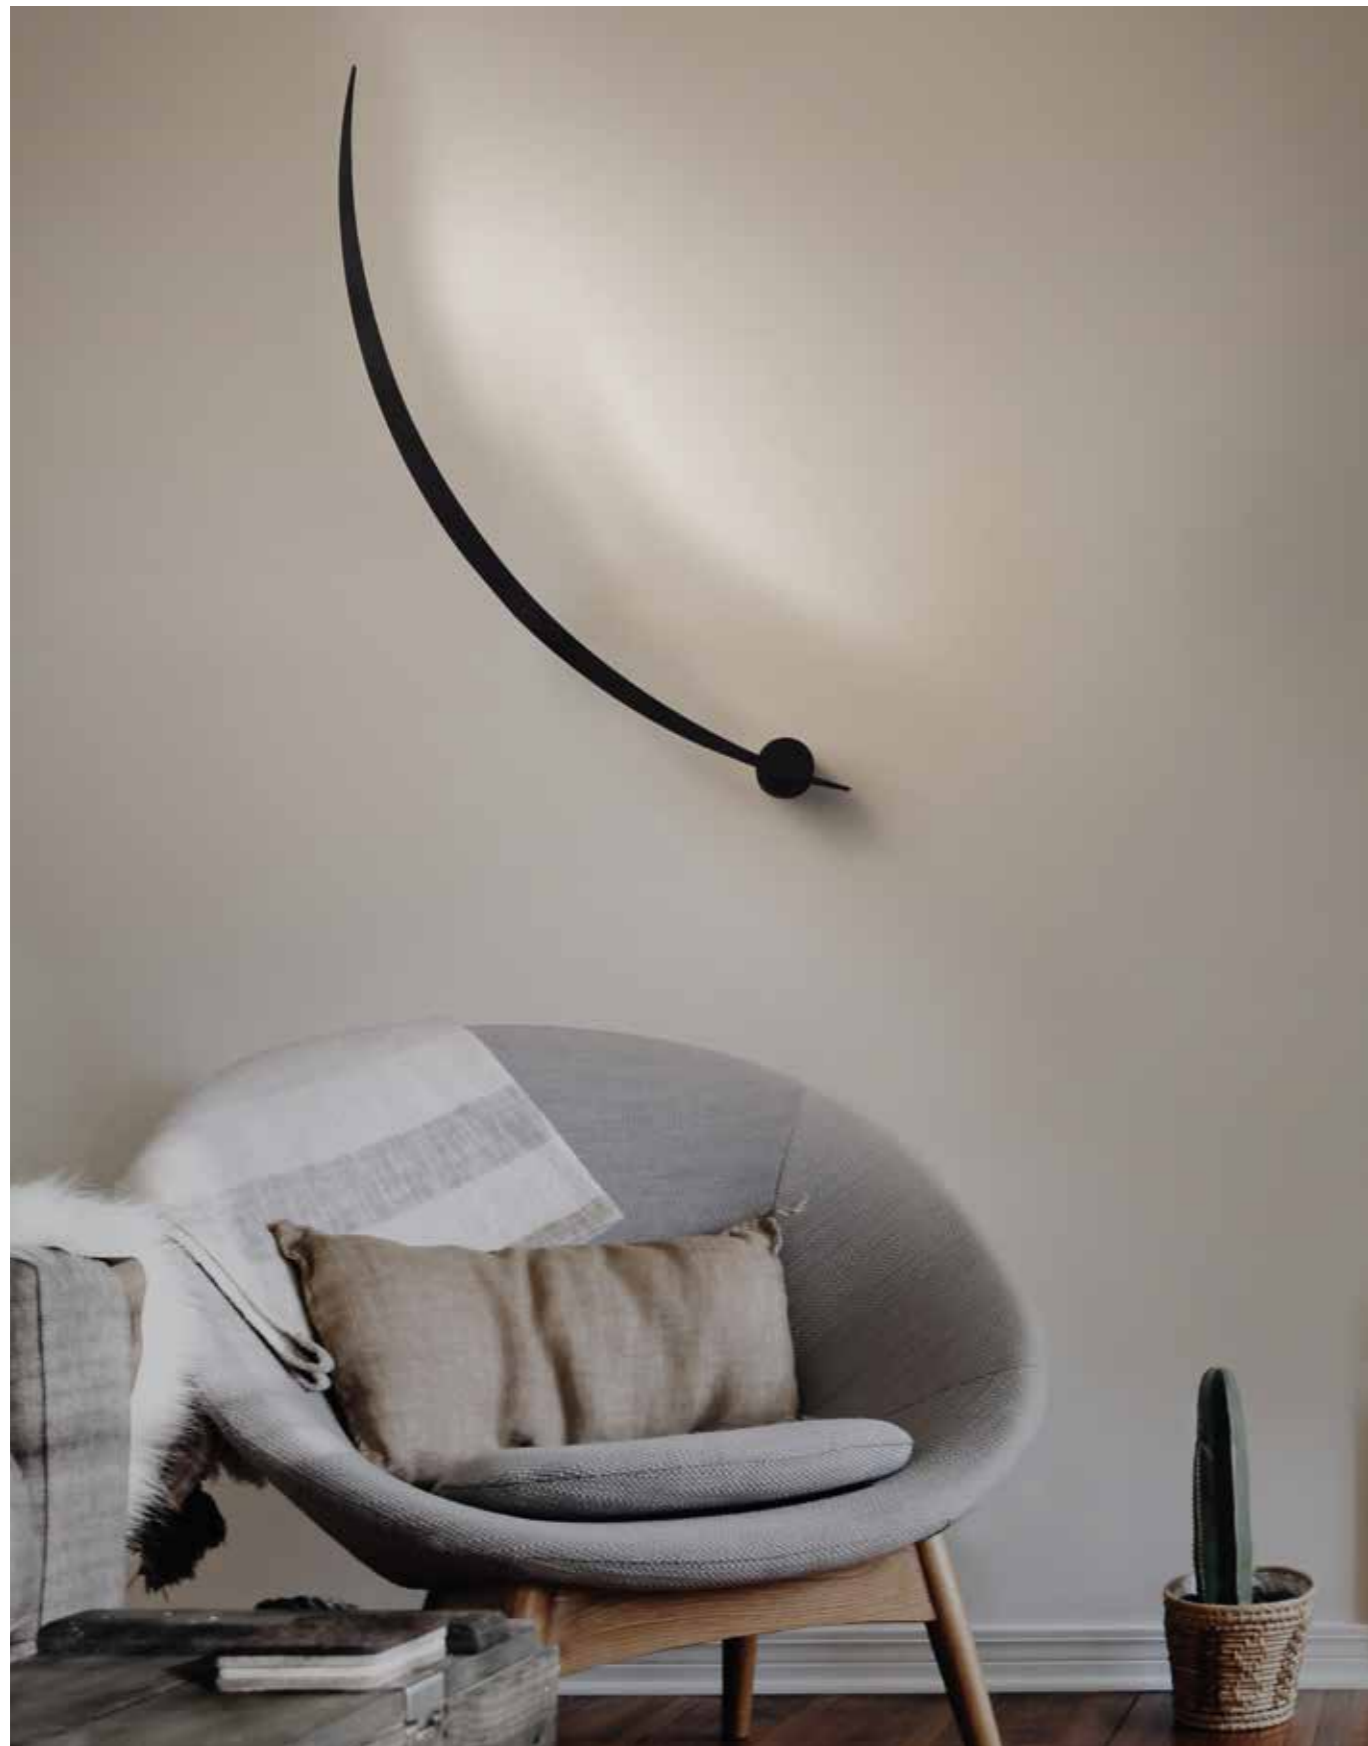

White

Sandy

Matt Black