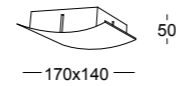

up to 16 modules