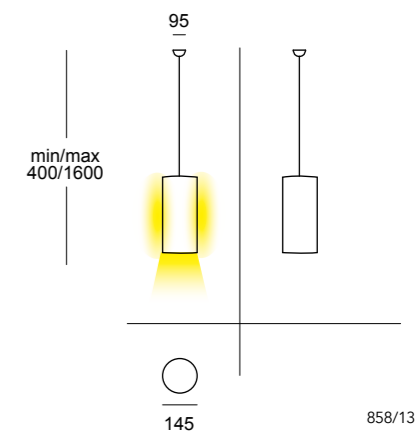

858/13 S

LED 1x7W-24V Dc

1000lm 3000°K upon request 2700°/4000°K

CE IP20

Net weight 1137gr - Gross weight 1657gr

Volume m³ 0,033