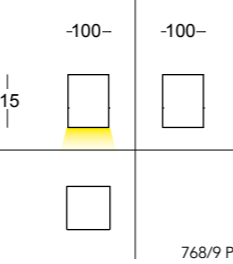

Volume m³ 0,0047

PHASE-CUT DIMMING

768/9 P

LED 1x13W 230V
1140lm - 3000°K upon request 2700°/4000°K

CE IP20
Net weight 570gr - Gross weight 870gr

Volume m³ 0,0090

PHASE-CUT DIMMING

White