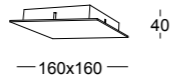

Base for 1 module

776/1 R

Net weight 330gr
Gross weight 480g
Volume m³ 0.0046

Until 1 modules

Bases with side exits

776/16 R

Net weight 910gr
Gross weight 1070gr
Volume m³ 0.0024

2 to 4 modules