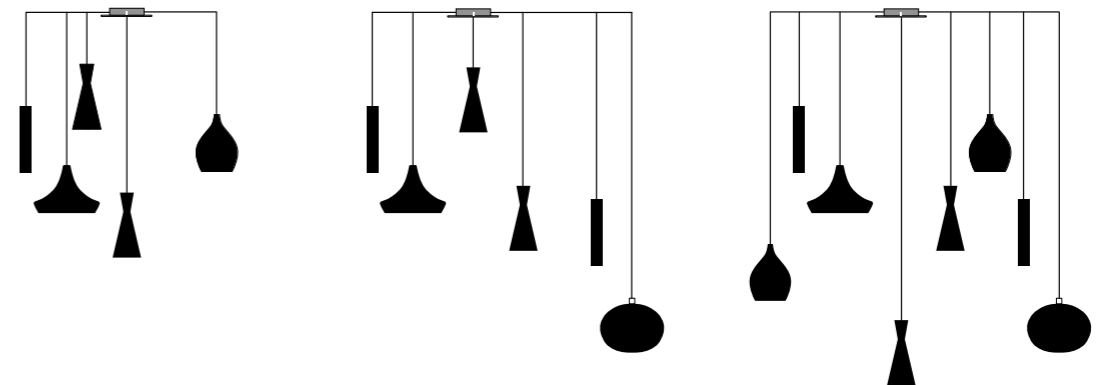

BASE WITH SIDE EXITS
5 to 8 modules

776/20R

+

CABLE HOLDER
max 4 cables

776/1RC

+

=

BASE WITH SIDE AND CENTRAL DESCENT
2 to 4 modules

776/16TC

+

CABLE HOLDER
max 4 cables

776/1RC

+

=

BASE WITH SIDE AND CENTRAL DESCENT
5 to 8 modules

776/20TC

+

CABLE HOLDER
max 4 cables

776/1RC

+

=