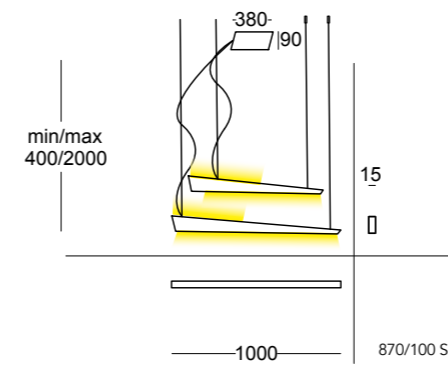

870/100 S2

LED 6x7W + 2x7W

8000lm 3000°K upon request 2700°/4000°K

CE IP20

Net weight 3600gr - Gross weight 5400gr

Volume m³ 0,021

with leading edge or trailing edge dimmer

870/130 S2

LED 8x7W + 4x7W

12000lm 3000°K upon request 2700°/4000°K

CE IP20

Net weight 4500gr - Gross weight 9200gr

Volume m³ 0,052

with leading edge or trailing edge dimmer