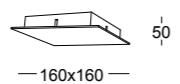

Base for 1 module

780/1 R

Net weight 910gr
Gross weight 1070gr
Volume m³ 0.0024

Until 1 module

Bases with side exits

780/16 R

Net weight 1140gr
Gross weight 1293gr
Volume m³ 0.0024

1 to 3 modules

780/20 R

Net weight 2000gr
Gross weight 2600gr
Volume m³ 0.0021

2 to 6 modules

Cable Holder

776/1 RC

Bases with side and central descent

780/16 TC

Net weight 1140gr
Gross weight 1293gr
Volume m³ 0.00253

1 to 3 modules

780/20 TC

Net weight 2000gr
Gross weight 2600gr
Volume m³ 0.0021

2 to 6 modules

Head System Kit