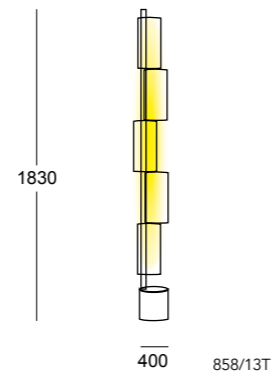

858/13 T
LED 5x7W-24V Dc
5000 Lm 3000°K upon request 2700°/4000°K
CE $\oplus$ IP20
Net weight 16900gr - Gross weight 21820gr
Volume m³ 0,32
6 boxes
Remote control included