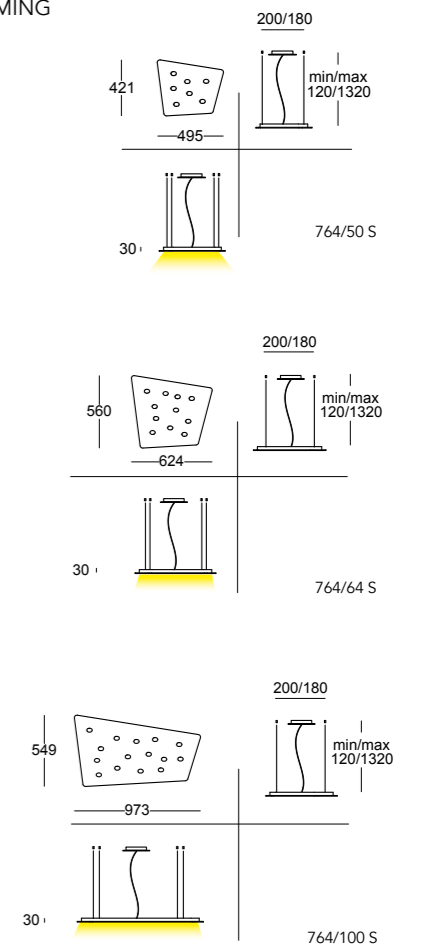

LED 230V
5700+1520lm 3000°K upon request 2700°/4000°K

CE IP20

Net weight 11500gr - Gross weight 14200gr

Volume m³ 0,133

Dimmable PHASE-CUT DIMMING

White

Sandy

Grey