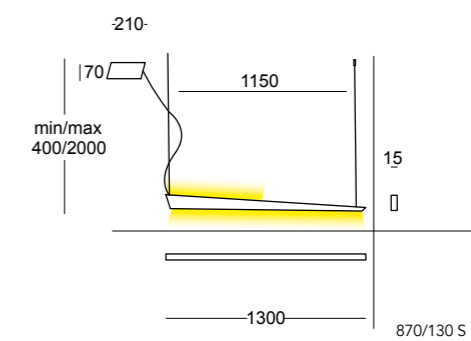

White

Sandy

Matt Black

870/100 S

LED 3x7+1x7W

4000lm 3000°K upon request 2700°/4000°K

CE IP20

Net weight 1510gr - Gross weight 2710gr

Volume m³ 0,021

with leading edge or trailing edge dimmer

870/130 S

LED 4x7W + 2x7W

6000lm 3000°K upon request 2700°/4000°K

CE IP20

Net weight 2300gr - Gross weight 4400gr

Volume m³ 0,05244

with leading edge or trailing edge dimmer