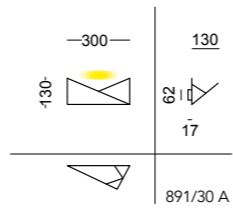

891/30 A
LED 1x15W 230V
1500lm 3000°K upon request 2700°/4000°K
CE IP20
Net weight 300gr - Gross weight 640gr
Volume m³ 0,012
Dimmable PHASE-CUT DIMMING

Kami | Wall