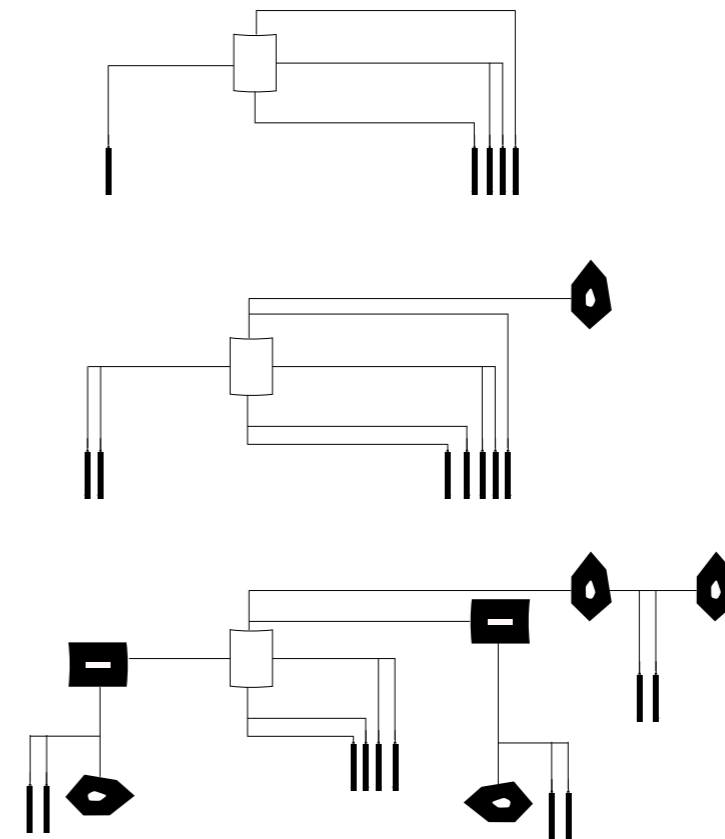

IRON

STONE

=

BASE WITH SIDE AND CENTRAL DESCENT
up to 6 modules

856/16TC

+

CABLE HOLDER
max 4 cables

776/1RC