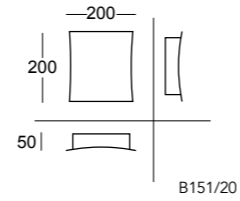

M151 modulo LED
1x2W LED 700MA 4000°K
upon request 3000°K
CE IP20
Net weight 114gr