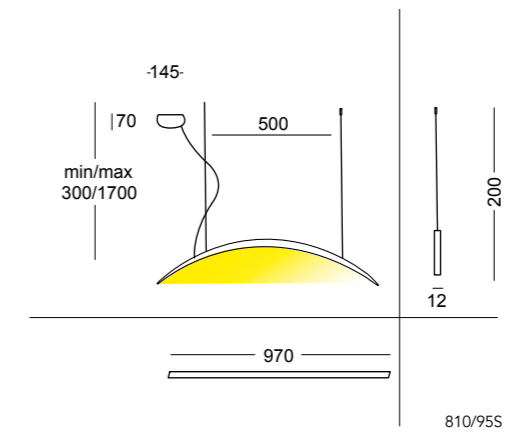

810/120 M

LED 4x6W
3000lm 3000°K upon request 2700°/4000°K

CE IP20

Net weight 3300gr - Gross weight 6600gr
volume m³ 0.15

with leading edge or trailing
edge dimmer