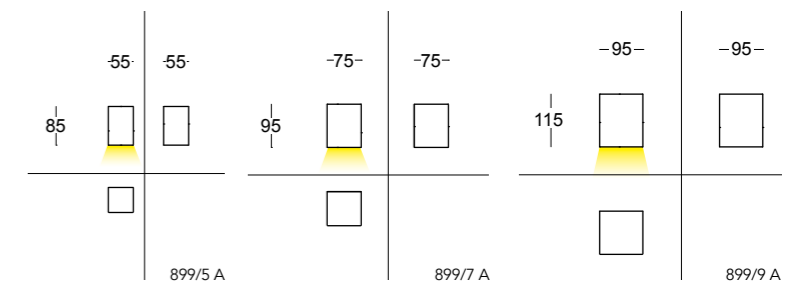

899/5 A

LED 1×4,5W 230V
380lm 3000°K upon request 2700°/4000°K
CE IP20
Net weight 290gr - Gross weight 470gr
Volume m³ 0,0044

PHASE-CUT DIMMING

899/7 A

LED 1×8,7W 230V
740lm 3000°K upon request 2700°/4000°K
CE IP20
Net weight 470gr - Gross weight 650gr
Volume m³ 0,0044

PHASE-CUT DIMMING

899/9 A

LED 1×13W 230V
1140lm 3000°K upon request 2700°/4000°K
CE IP20
Net weight 660gr - Gross weight 960gr
Volume m³ 0,0092

PHASE-CUT DIMMING