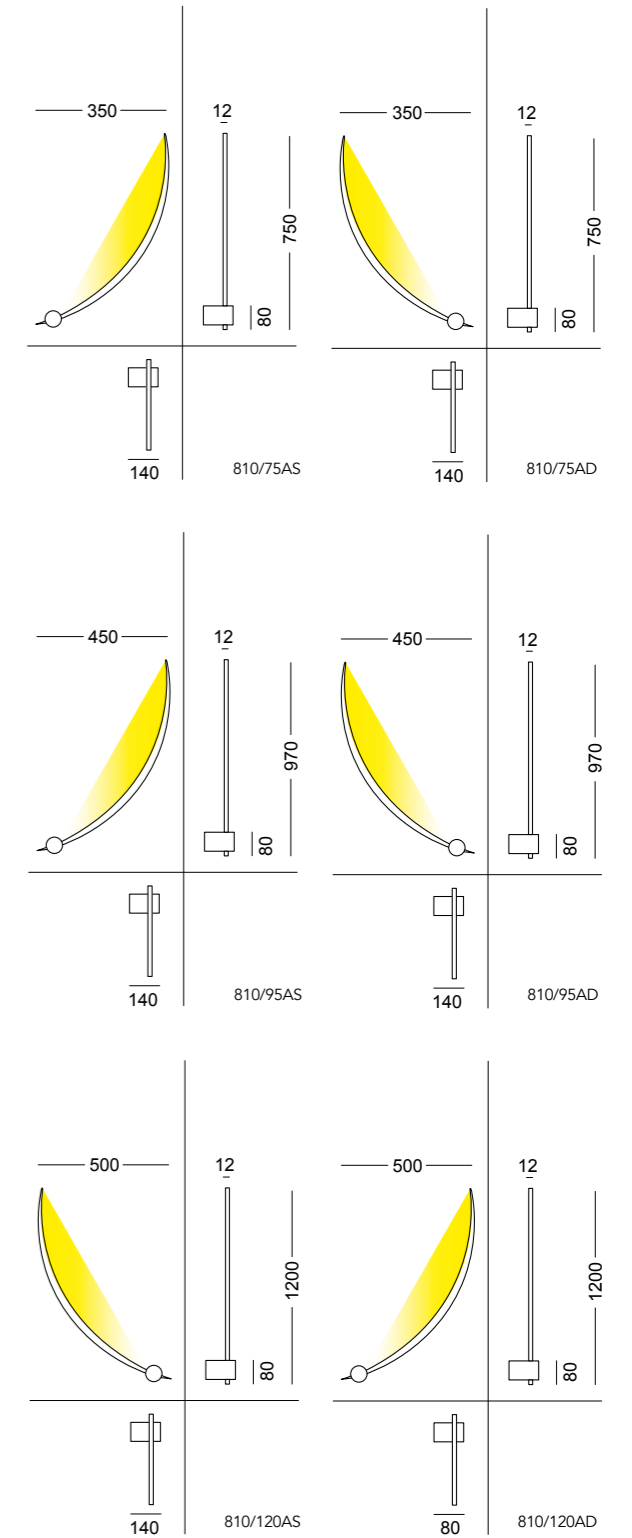

810/120 AS - 810/120 AD

LED 4x6W
3000lm 3000°K upon request 2700°/4000°K
CE IP20
Net weight 3300gr - Gross weight 6300gr
Volume m³ 0.15
Dimmable with leading edge or trailing edge dimmer