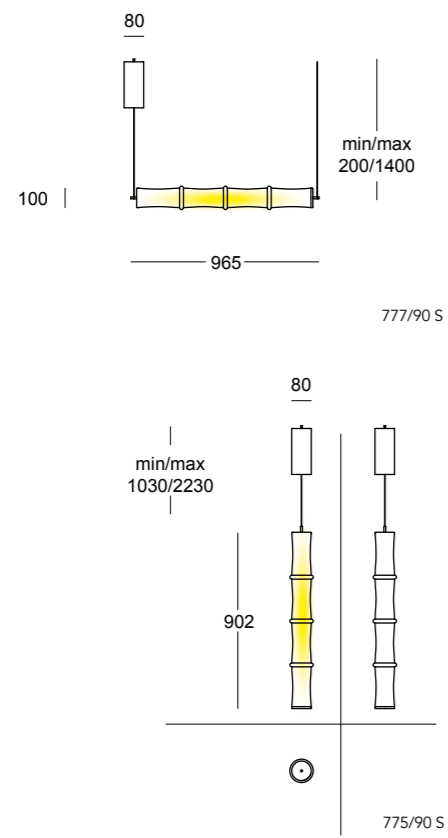

775/90 S

LED 35W 24V 220-240V
2700lm - 3200°K

CE IP20

Net weight 3600gr - Gross weight 5000gr

Volume m³ 0,045

TOUCH DIMMING

777/90 S

LED 35W 24V 220-240V
2700lm - 3200°K

CE IP20

Net weight 3600gr - Gross weight 5000gr

Volume m³ 0,045

TOUCH DIMMING