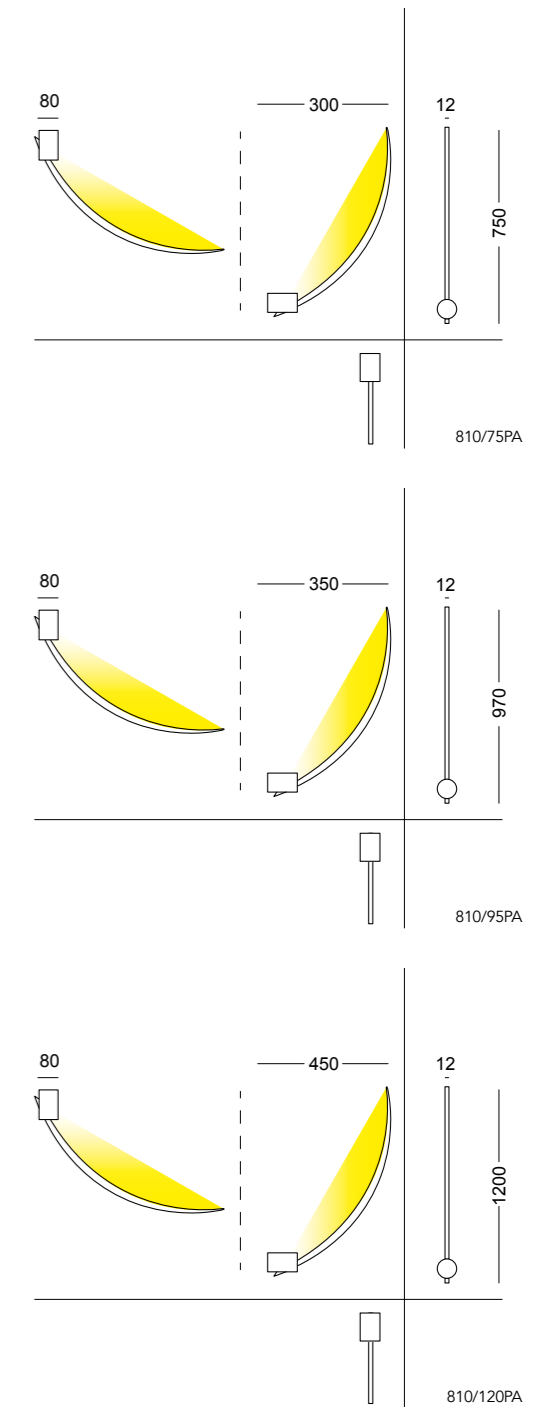

CE IP20

Net weight 3300gr - Gross weight 6300gr

Volume m³ 0.15

 with leading edge or trailing edge dimmer

Heron | Ceiling

810/95 P2
 LED 6x6W
 4500lm 3000°K upon request 2700°/4000°K
 CE IP20
 Net weight 4500gr - Gross weight 6500gr
 Volume m³ 0.080
 Dimmable with leading edge or trailing edge dimmer