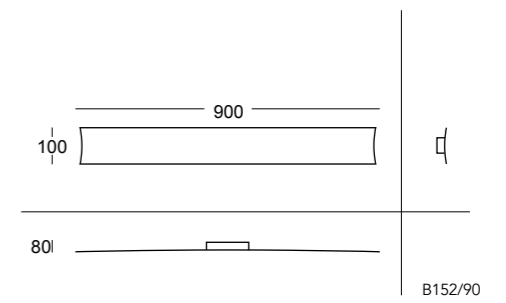

B 151/10
up to 2 modules
Net weight 220gr
Gross weight 686gr (with 2 Susp.)
Volume m³ 0,009

B 152/90
up to 16 modules
Net weight 1810gr
Gross weight 5327gr (with 16 Susp.)
Volume m³ 0,039

B 151/20
up to 4 modules
Net weight 902gr
Gross weight 1736gr (with 4 Susp.)
Volume m³ 0,013