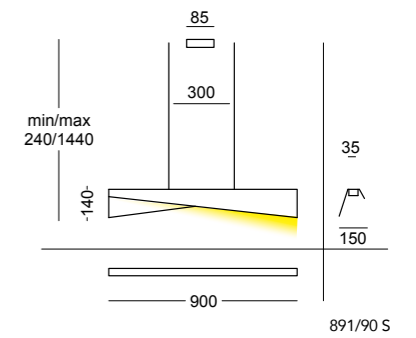

891/120 S

LED 3x15W 230V
6000lm 3000°K upon request 2700°/4000°K
CE IP20
Net weight 2350gr - Gross weight 5000gr
Volume m³ 0,090
PHASE-CUT DIMMING