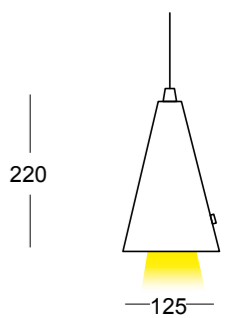

Module

867/12 S 3m / 5m / 7m / 10m / 15m

LED 14W 700mA CC 1500lm 3000°K

CE IP20

Net weight 570gr - Gross weight 870gr

Volume m³ 0,0069

Dimmable 0 ~ 10VDC, or 10V PWM signal

push or dali dimming upon request

Module to be completed with
one of the bases on page 68