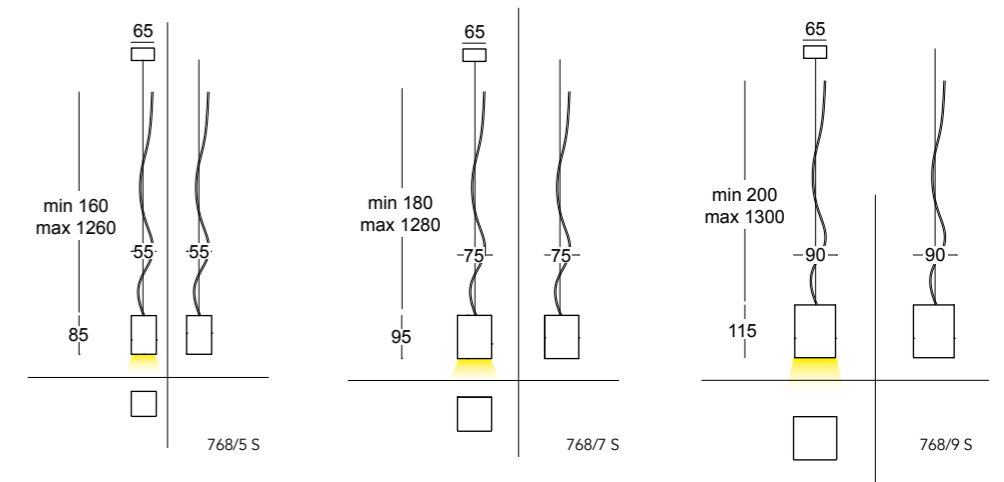

White

Sandy

Grey

768/5 S

LED 1×4,5W 230V
380lm - 3000°K upon request 2700°/4000°K
CE IP20
Net weight 380gr - Gross weight 550gr
Volume m³ 0,0047
Dimmable PHASE-CUT DIMMING

768/7 S

LED 1×8,7W 230V
740lm 3000°K upon request 2700°/4000°K
CE IP20
Net weight 460gr - Gross weight 630gr
Volume m³ 0,0047
Dimmable PHASE-CUT DIMMING

768/9 S

LED 1×13W 230V
1140lm 3000°K upon request 2700°/4000°K
CE IP20
Net weight 730gr - Gross weight 1000gr
Volume m³ 0,0090
Dimmable PHASE-CUT DIMMING