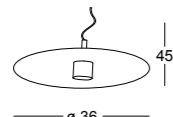

Recessed base

776/1I

Hole 30mm.