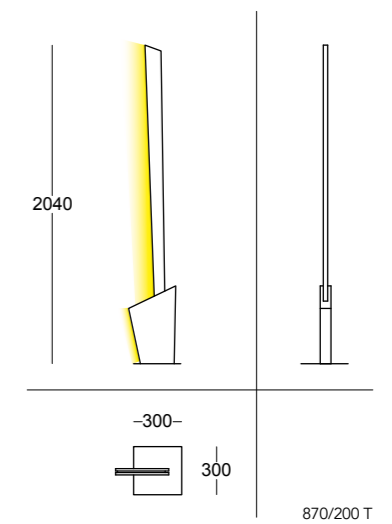

870/200 T

LED 5x7W + 1x4W

5500lm 3000°K upon request 2700°/4000°K

CE IP20

870/200 T