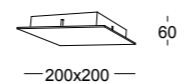

Net weight 1140gr
Gross weight 1293gr
Volume m³ 0.00253

1 to 3 modules

780/20 TC

Net weight 2000gr
Gross weight 2600gr
Volume m³ 0.0021

2 to 6 modules

Head System Kit

120° without lens

Support for lens