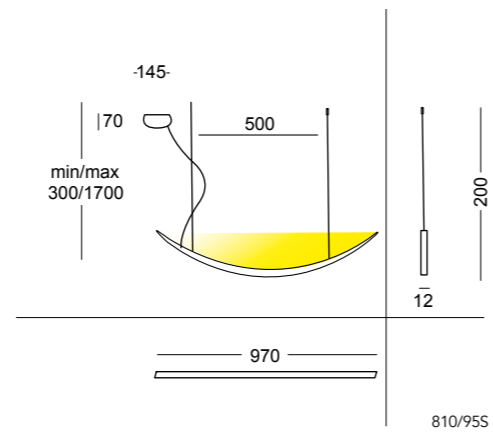

810/95 S

LED 3x6W
2250lm 3000°K upon request 2700°/4000°K

CE IP20

Net weight 2500gr - Gross weight 4300gr
volume m³ 0.080

with leading edge or trailing
edge dimmer

810/120 S

LED 4x6W
3000lm 3000°K upon request 2700°/4000°K

CE IP20

Net weight 3300gr - Gross weight 6600gr
volume m³ 0.15

with leading edge or trailing
edge dimmer