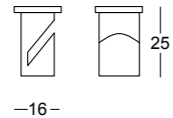

776/20 R

Net weight 1310gr
Gross weight 1850gr
Volume m³ 0.0024

5 to 8 modules

Concealed spool for recovery of excess cable

Cable Holder

776/1RC

Bases with side and central descent

776/16TC