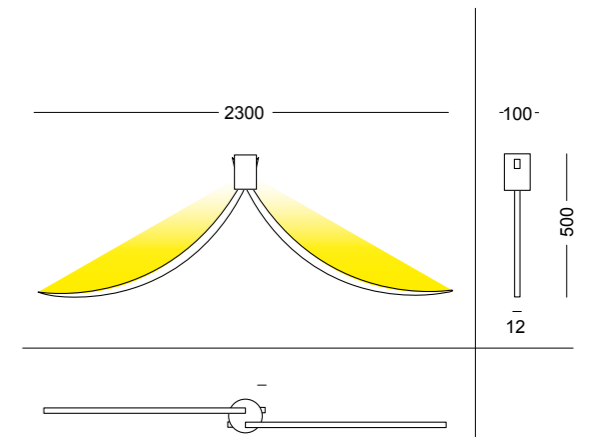

810/120P2

Heron | Ceiling