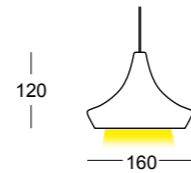

Module
786/13 S 2m / 3m / 5m / 7m / 10m
LED 8W 700mA CC 900lm 3000°K
upon request 2700°/4000° K
CE \oplus IP20
Net weight 370gr - Gross weight 750gr
Volume m³ 0,0084

Module to be completed with
one of the bases on page 46

Module
785/16 S 2m / 3m / 5m / 7m / 10m
 LED 8W 700mA CC 900lm 3000°K
 upon request 2700°/4000° K
 CE  IP20
 Net weight 320gr - Gross weight 730gr
 Volume m³ 0,0084

Module to be completed with
 one of the bases on page 46