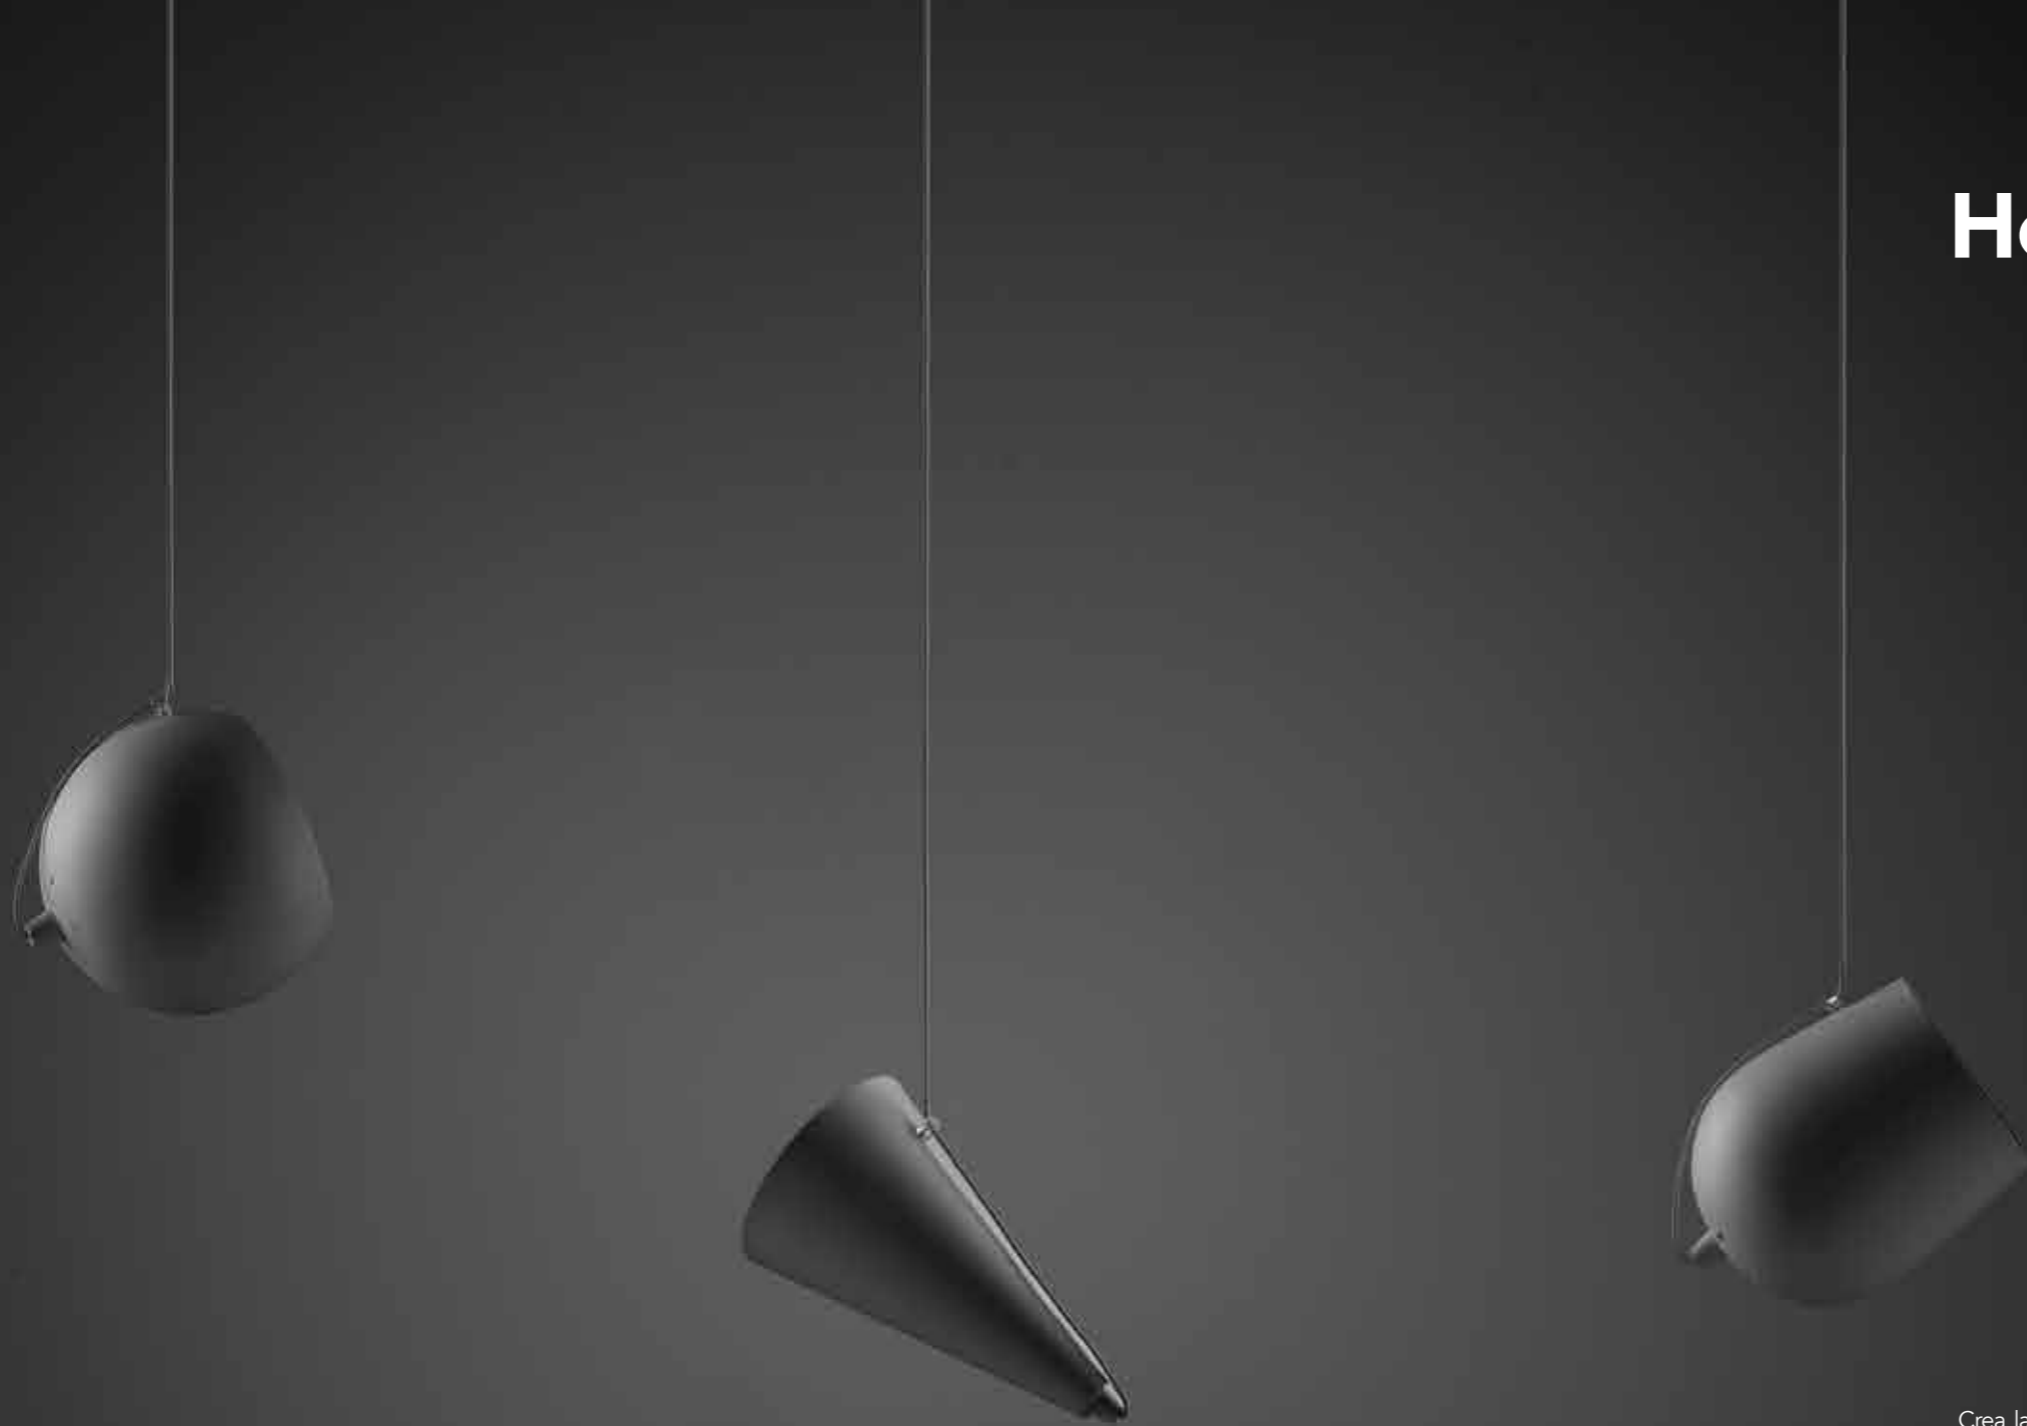

Head System

design C. Cattaneo

Crea la tua luce: sistema a sospensione con diverse forme compatibili. Incluso 3 lenti con differenti angolazioni, o diffusori per creare i tuoi punti di accento o la tua atmosfera.

Create your light: suspended system with several shapes, compatible with one another. To let you create your main lighting points or your atmosphere, three lens with different angles or diffusers are included.

Erstellen Sie Ihre eigene Lichtquelle. Pendelsysteme mit verschiedenen kompakten Formen, inklusive 3 Linsen mit unterschiedlichen Strahlungswinkeln, sowie Lichtpunkte aus Glas können der Atmosphäre neue Akzente geben.