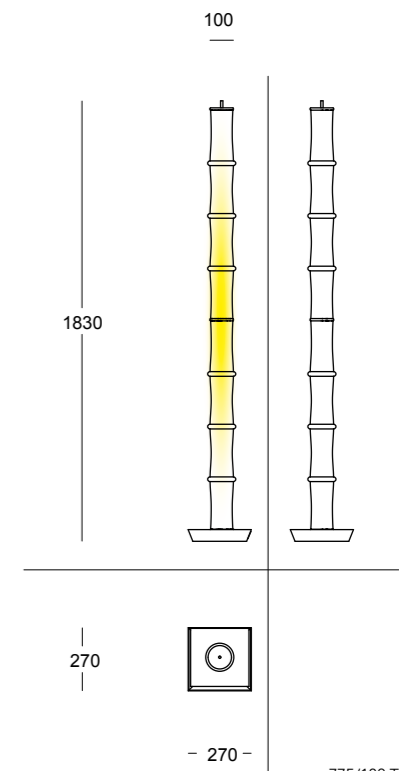

775/180 T
LED 70W 24V 220-240V
5400lm - 3200°K
CE IP20
Net weight 11630gr - Gross weight 17170gr
Volume m³ 0,67 - 3 boxes
TOUCH DIMMING

775/180 T