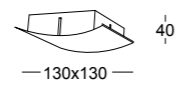

Net weight 997gr
Gross weight 1252gr
Volume m³ 0.009

up to 16 modules

Bases with side and central descent

856/16 TC

Net weight 373gr
Gross weight 526gr
Volume m³ 0.0046

up to 6 modules

856/20 TC

Net weight 997gr
Gross weight 1252gr
Volume m³ 0.009