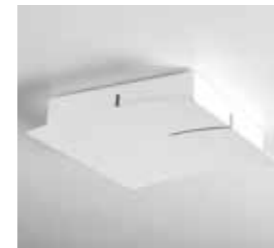

780/20 TC

Net weight 2000gr
Gross weight 2600gr
Volume m³ 0.0021

2 to 6 modules