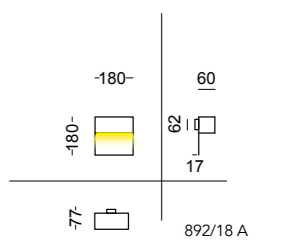

892/15 A
LED 1x8W 230V
750lm 3000°K upon request 2700°/4000°K
CE IP20
Net weight 280gr - Gross weight 530gr
Volume m³ 0,0092
Dimmable PHASE-CUT DIMMING

892/18 A
LED 1x15W 230V
1500lm 3000°K upon request 2700°/4000°K
CE IP20
Net weight 350gr - Gross weight 700gr
Volume m³ 0,0120
Dimmable PHASE-CUT DIMMING