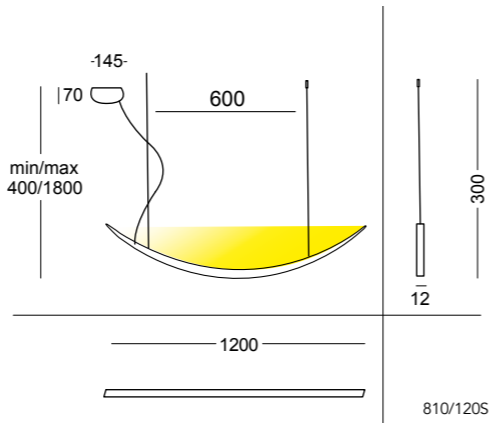

810/95 S

LED 3x6W
2250lm 3000°K upon request 2700°/4000°K

CE IP20

Net weight 2500gr - Gross weight 4300gr
volume m³ 0.080

with leading edge or trailing
edge dimmer

810/120 S

LED 4x6W
3000lm 3000°K upon request 2700°/4000°K

CE IP20

Net weight 3300gr - Gross weight 6600gr
volume m³ 0.15

with leading edge or trailing
edge dimmer