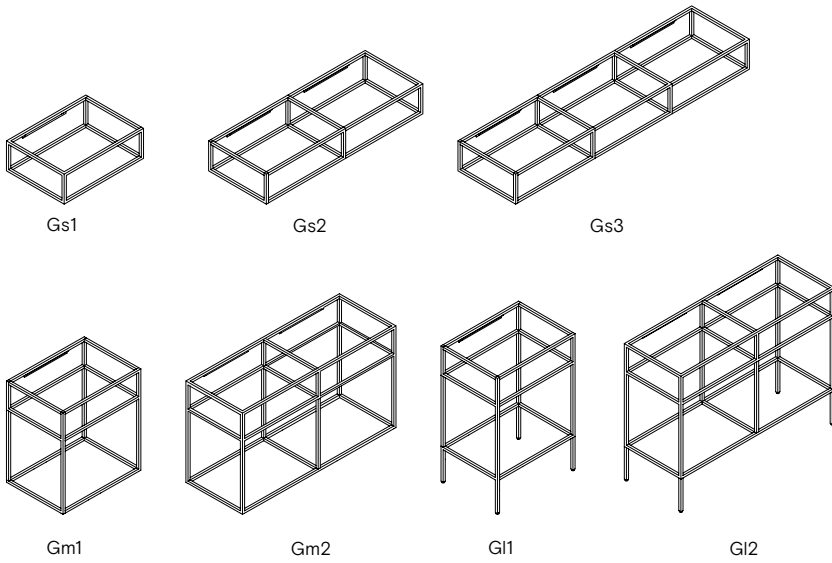

-  Black / RAL9004
-  White / RAL9016

Size: W: 54.5 x H: 88 x D: 37.7 cm
Materials: Ceramic, matt varnished metal

Black upper shelf

 Black / RAL9004
Size: W: 46.9 x H: 11 x D: 28 cm
Materials: Matt varnished metal

GUS
by Michael Hilgers

-  Black / RAL9004

Size: W: 54.5 x H: 88 x D: 37.7 cm
Materials: Ceramic, matt varnished metal

FRAME

Grids

-  Black / RAL9004
-  Brass
-  Bronze

Size: Gs1: W: 55 x H: 18 x D: 40 cm
 Gs2: W: 108.5 x H: 18 x D: 40 cm
 Gs3: W: 162 x H: 18 x D: 40 cm