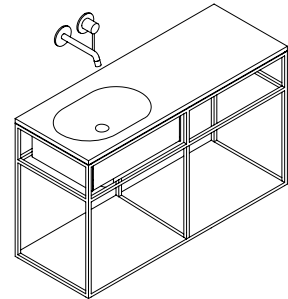

Gm2+Sm+Ds+Sh