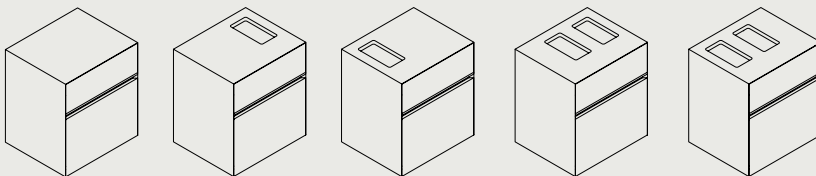

NOUVEAU

Basins

- White / RAL9016
- Light pink / NCS S 2010 Y50R

Size: Nou: W: 45 x H: 11.5 x D: 37 cm
Ps: W: 54 x H: 11.5 x D: 37 cm
70sx/70dx: W: 70 x H: 12 x D: 37 cm

Materials: LivingTec®

Shelves

- Black / RAL9004
- Brass
- Bronze

Size: W: 70 x H: 17 x D: 37.5 cm
Materials: Brass

Size: Shr: W: 30 x H: 19 x D: 37.5 cm
Shr17: W: 30 x H: 17 x D: 37.5 cm
Sht: W: 37 x H: 17 x D: 37.5 cm

Materials: Varnished metal, brass, Calacatta marble, black Marquinia marble

- Black / RAL9004
- Black
- White
- Brass
- Bronze

Cabinets & Drawers

C45

CS45

- Black
- White
- Light grey
- Dark brown

Size: D45: W: 45 x H: 17 x D: 37.5 cm
D70: W: 70 x H: 17 x D: 37.5 cm
C45: W: 45 x H: 50 x D: 37.5 cm
C70: W: 70 x H: 50 x D: 37.5 cm

Materials: Varnished ash, brass, lacquered ash, smoked oak, varnished metal