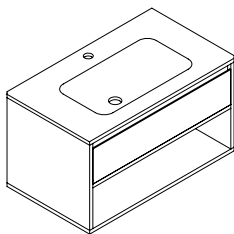

Cabinets & Drawers

With integrated washbasin

- Beige Red / RAL 3012
- Blue / RAL 5007
- Blue Grey / NCS S 4010 B30G
- Bright Blue / NCS S 3030 B30G
- Dark Green / NCS S 5020 B90G
- Ice Green / NCS S 2005 G20Y
- Light Blue / NCS S 1015 R80B
- Light Green / NCS S 3010 G70Y
- Light Grey / RAL 7044
- Light Pink / NCS S 2010 Y50R
- Light Yellow / NCS S 0515 Y30R
- Liliac / NCS S 1515 R60B
- White / RAL 9016
- Off White / RAL1013
- Light brown

Size: W: 90.5 x H: 26.5 x D: 51.5 cm
W: 90.5 x H: 36.5 x D: 51.5 cm
W: 90.5 x H: 51.5 x D: 51.5 cm
W: 90.5 x H: 51.5 x D: 51.5 cm

Materials: Lacquered MDF
Natural Oak