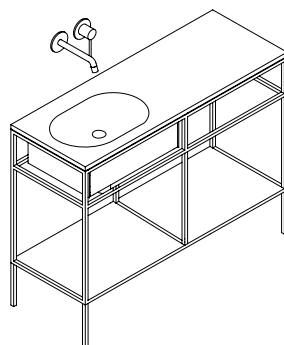

GI2+Sm+Ds+Sh