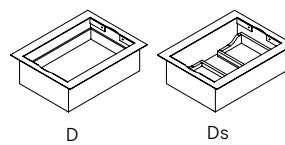

Cabinets & Drawers

-  Black
-  Dark brown

Size: C: W: 48 x H: 59.5 x D: 33 cm
 Cs: W: 48 x H: 59.5 x D: 33 cm
Materials: Lacquered ash, smoked oak, varnished metal

-  Black
-  Dark brown

Size: D: W: 48 x H: 16.5 x D: 33 cm
 Ds: W: 48 x H: 16.5 x D: 33 cm
Materials: Lacquered ash, smoked oak, varnished metal