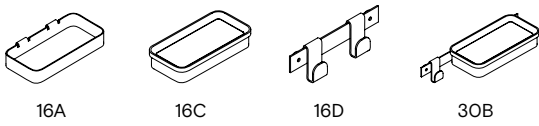

ROW by G.Cerrai & C.Razzanelli

● Black / RAL9004

○ White / RAL9016

● Beige Red / RAL3012

● Blue / RAL5007

Size: Row 16A: W: 19.2 x H: 3.1 x D: 10 cm
Row 16C: W: 20 x H: 4.1 x D: 10.4 cm
Row 16D: W: 16 x H: 5.2 x D: 1.9 cm
Row 30B: W: 30 x H: 6.2 x D: 10.4 cm
Row 45B: W: 53.9 x H: 3.8 x D: 10.4 cm
Row 45C: W: 53.9 x H: 8.1 x D: 10.4 cm
Row 60B: W: 60 x H: 6.2 x D: 10 cm

Materials: Varnished metal, glazed ceramic