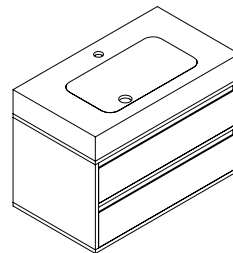

Boxed washbasin

- Beige Red / RAL 3012
- Blue / RAL 5007
- Blue Grey / NCS S 4010 B30G
- Bright Blue / NCS S 3030 B30G
- Dark Green / NCS S 5020 B90G
- Ice Green / NCS S 2005 G20Y
- Light Blue / NCS S 1015 R80B
- Light Green / NCS S 3010 G70Y
- Light Grey / RAL 7044
- Light Pink / NCS S 2010 Y50R
- Light Yellow / NCS S 0515 Y30R
- Liliac / NCS S 1515 R60B
- White / RAL 9016
- Off White / RAL1013
- Light brown

Size: W: 90.5 x H: 38 x D: 51.5 cm
W: 90.5 x H: 48 x D: 51.5 cm
W: 90.5 x H: 63 x D: 51.5 cm
W: 90.5 x H: 63 x D: 51.5 cm

Materials: Lacquered MDF
Natural Oak