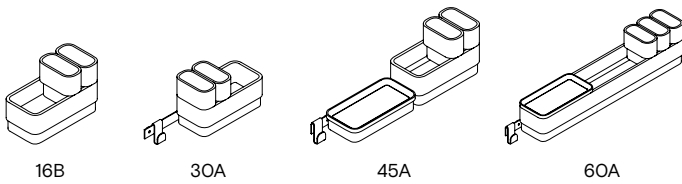

● Black / RAL9004

○ White / RAL9016

● Beige Red / RAL3012

● Blue / RAL5007

● Light Brown

Size: Row 16B: W: 20 x H: 13.1 x D: 10.4 cm
Row 30A: W: 30 x H: 15.2 x D: 10.4 cm
Row 45A: W: 45 x H: 15.2 x D: 10.4 cm
Row 60A: W: 60 x H: 15.2 x D: 10.4 cm
Row 105A: W: 105 x H: 15.2 x D: 10.4 cm
Row 105B: W: 105 x H: 15.2 x D: 10.4 cm

Materials: Varnished metal, lightly bleached oak, glazed ceramic