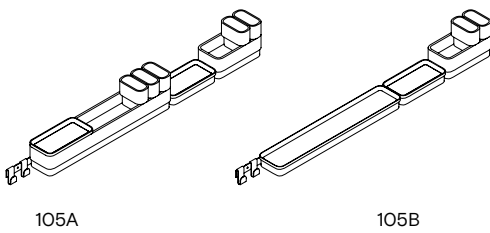

● Black / RAL9004

○ White / RAL9016

● Beige Red / RAL3012

● Blue / RAL5007

● Light Brown

Size: Row 16B: W: 20 x H: 13.1 x D: 10.4 cm
Row 30A: W: 30 x H: 15.2 x D: 10.4 cm
Row 45A: W: 45 x H: 15.2 x D: 10.4 cm
Row 60A: W: 60 x H: 15.2 x D: 10.4 cm
Row 105A: W: 105 x H: 15.2 x D: 10.4 cm
Row 105B: W: 105 x H: 15.2 x D: 10.4 cm

Materials: Varnished metal, lightly bleached oak, glazed ceramic