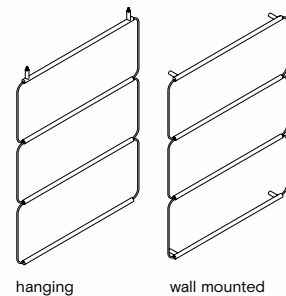

GL3

- Black / RAL9004
- Brass
- Satin steel

Size: W: 100 x H: 130 cm
Materials: Varnished metal, brass, satin steel

Mirrors

R

- Black / RAL9004

Size: W: 30 x H: 50 cm
Materials: Varnished metal

Q

- Black / RAL9004

Size: W: 50 x H: 50 cm
Materials: Varnished metal

Containers

CONT300

- Black / RAL9004
- Brass

Size: W: 30 x H: 11 cm
Materials: Varnished metal, brass, satin steel

CONT650

- Black / RAL9004
- Brass

Size: W: 65 x H: 11 cm
Materials: Varnished metal, brass, satin steel