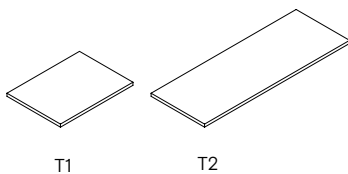

Tops

- White / RAL9016

Size: T1: W: 55 x H: 2 x D: 40 cm
T2: W: 108.5 x H: 2 x D: 40 cm
Materials: LivingTec®

Shelf

- Black / RAL9004

Size: W: 52 x H: 1.5 x D: 40 cm
Materials: Varnished metal