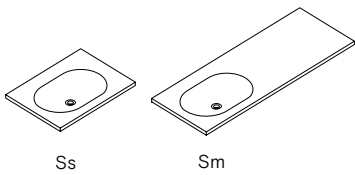

Basins

- White / RAL9016
- Light brown

Size: Ss: W: 55 x H: 9 x D: 40 cm
Sm: W: 108.5 x H: 9 x D: 40 cm
Materials: LivingTec®, Travertine Navona

Plate

- Black
- Grey
- Light brown

Size: W: 53.5 x H: 2 x D: 40 cm
Materials: Petit Granit, Serene Stone, Travertine Navona