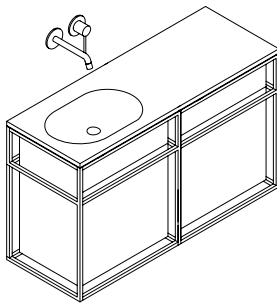

Gm2+Sm+Cs+C