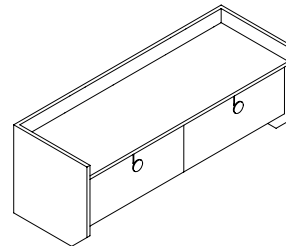

SWING
by Fabio Fantolino

- Butter White
- Walnut

Size: W: 136 x H: 52 x D: 50 cm
Materials: Laquered wood, metal, walnut