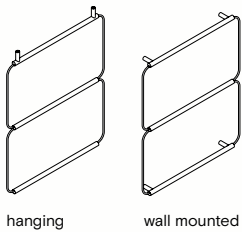

GS2

- Black / RAL9004
- Brass
- Satin steel

Size: W: 75 x H: 87.5 cm
Materials: Varnished metal, brass, satin steel