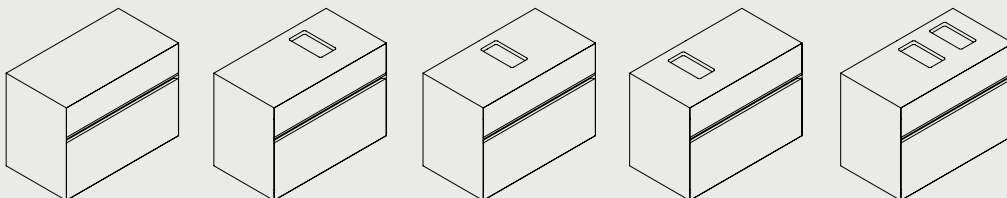

C70

CS70

- Black
- White
- Light grey
- Dark brown

Size: D45: W: 45 x H: 17 x D: 37.5 cm
D70: W: 70 x H: 17 x D: 37.5 cm
C45: W: 45 x H: 50 x D: 37.5 cm
C70: W: 70 x H: 50 x D: 37.5 cm

Materials: Varnished ash, brass, lacquered ash, smoked oak, varnished metal