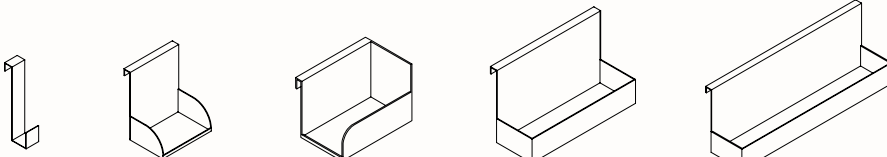

Two Cabinet (for Frieze two lined)

- Size:** W: 50 x H: 50 x D: 39 cm
- Materials:** Lacquered MDF, birch plywood veneered with natural walnut

Bands

Bands 90 / 130

- Size:** Band 90: W: 90 x H: 24 cm
Band 130: W: 130 x H: 24 cm
- Materials:** Lacquered MDF, birch plywood veneered with natural walnut, granite

Accessories

Hook Soap Holder Basins Soap Holder Shelf 30 Shelf 50

- Size:** Hook: W: 3 x H: 15 x D: 5 cm
Shelf 30: W: 30 x H: 18 x D: 12 cm
Shelf 50: W: 50 x H: 18 x D: 12 cm
Soap Holder: W: 15 x H: 18 x D: 12 cm
Basin Soap Holder: W: 17 x H: 12 x D: 12 cm
- Materials:** Varnished metal