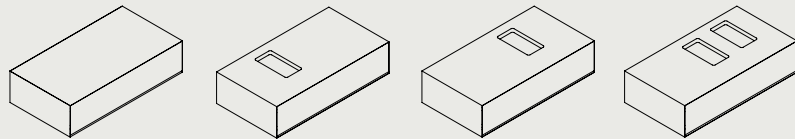

NOUVEAU

Basins

- White / RAL9016
- Light pink / NCS S 2010 Y50R

Size: Nou: W: 45 x H: 11.5 x D: 37 cm
Ps: W: 54 x H: 11.5 x D: 37 cm
70sx/70dx: W: 70 x H: 12 x D: 37 cm

Materials: LivingTec®

Shelves

- Black / RAL9004
- Brass
- Bronze

Size: W: 70 x H: 17 x D: 37.5 cm
Materials: Brass

Size: Shr: W: 30 x H: 19 x D: 37.5 cm
Shr17: W: 30 x H: 17 x D: 37.5 cm
Sht: W: 37 x H: 17 x D: 37.5 cm

Materials: Varnished metal, brass, Calacatta marble, black Marquinia marble

- Black / RAL9004
- Black
- White
- Brass
- Bronze

Cabinets & Drawers

D70

DS70

- Black
- White
- Light grey
- Dark brown

Size: D45: W: 45 x H: 17 x D: 37.5 cm
D70: W: 70 x H: 17 x D: 37.5 cm
C45: W: 45 x H: 50 x D: 37.5 cm
C70: W: 70 x H: 50 x D: 37.5 cm

Materials: Varnished ash, brass, lacquered ash, smoked oak, varnished metal