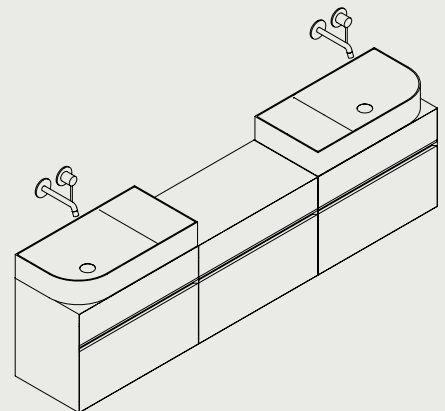

70sx+Cs70+C70+70dx+CsD70