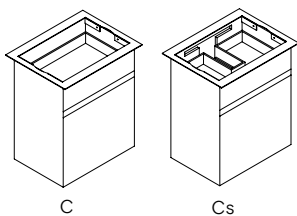

 Gm1: W: 55 x H: 63 x D: 40 cm
 Gm2: W: 108.5 x H: 63 x D: 40 cm

 Gl1: W: 55 x H: 83 x D: 40 cm
 Gl2: W: 108.5 x H: 83 x D: 40 cm
Materials: Varnished metal, brass, bronze

Basins

-  White / RAL9016
-  Light brown

Cabinets & Drawers

-  Black
-  Dark brown

Size: C: W: 48 x H: 59.5 x D: 33 cm
 Cs: W: 48 x H: 59.5 x D: 33 cm
Materials: Lacquered ash, smoked oak, varnished metal

-  Black
-  Dark brown

Size: D: W: 48 x H: 16.5 x D: 33 cm
 Ds: W: 48 x H: 16.5 x D: 33 cm
Materials: Lacquered ash, smoked oak, varnished metal