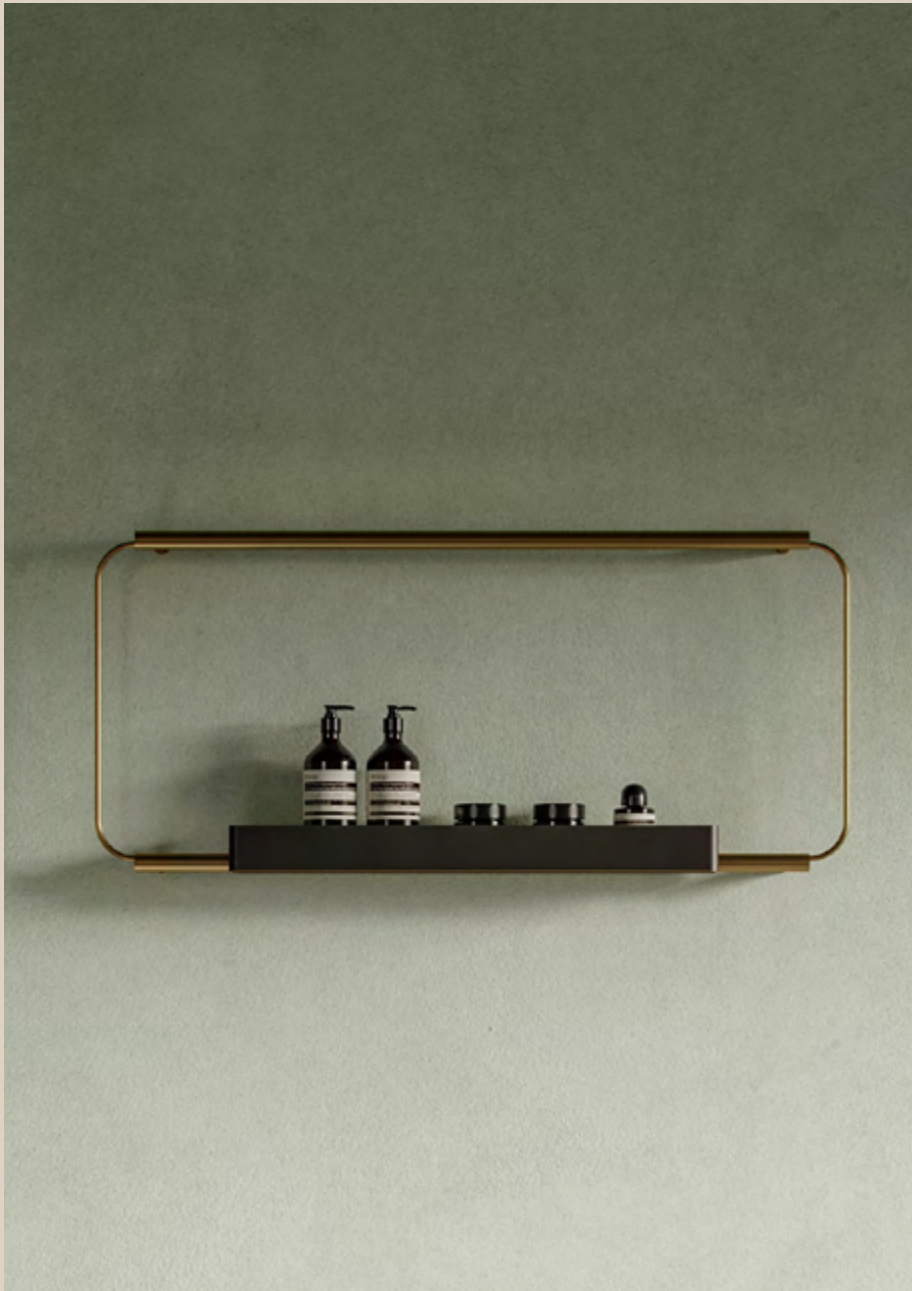

Storage Units