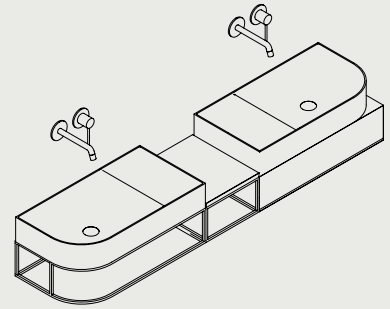

70sx+Sh +ShR+70dx+Ds70