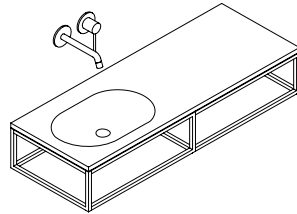

FRAME COMPOSITIONS

Gs2+Sm