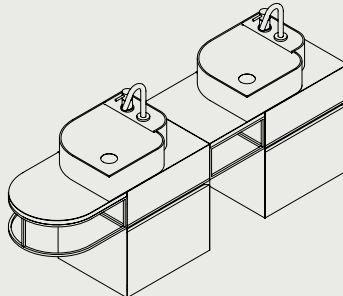

Nou+Cs45tap+Sht+Shr