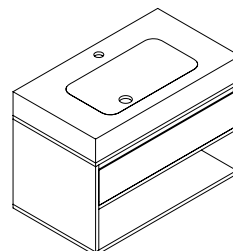

Boxed washbasin

- Beige Red / RAL 3012
- Blue / RAL 5007
- Blue Grey / NCS S 4010 B30G
- Bright Blue / NCS S 3030 B30G
- Dark Green / NCS S 5020 B90G
- Ice Green / NCS S 2005 G20Y
- Light Blue / NCS S 1015 R80B
- Light Green / NCS S 3010 G70Y
- Light Grey / RAL 7044
- Light Pink / NCS S 2010 Y50R
- Light Yellow / NCS S 0515 Y30R
- Liliac / NCS S 1515 R60B
- White / RAL 9016
- Off White / RAL1013
- Light brown

Size: W: 90.5 x H: 38 x D: 51.5 cm
W: 90.5 x H: 48 x D: 51.5 cm
W: 90.5 x H: 63 x D: 51.5 cm
W: 90.5 x H: 63 x D: 51.5 cm

Materials: Lacquered MDF
Natural Oak