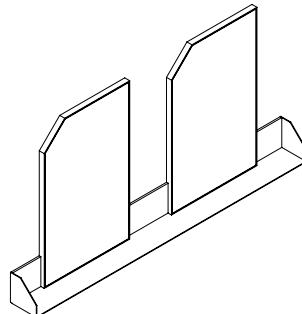

- Black / RAL9004
- Brass

Size: W: 42 x H: 70 x D: 2.5 cm
Materials: Varnished metal, brass, mirror

STONE
by Ex.t

Size: W: 100 x H: 98 x D: 1.2 cm
Materials: Mirror

SWING
by Fabio Fantolino

- Butter White

Size: W: 50 x H: 69.3 x D: 13 cm
Materials: Varnished metal, mirror