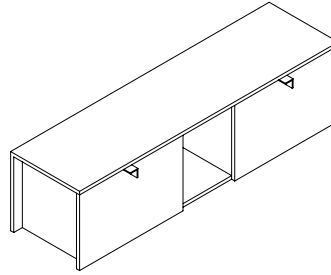

ORIGAMI WALL-MOUNTED
by Bernhardt & Vella

- White / RAL9016
- Clay Gray / RAL 7032
- Deep Blue / NCS S 5040 R80B
- Orange Brown / RAL 8023

Size: W: 155 x H: 40 x D: 40 cm
Materials: Lacquered wood