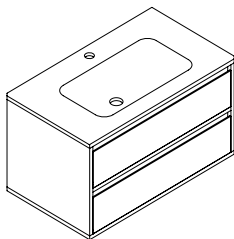

Cabinets & Drawers

With integrated washbasin

- Beige Red / RAL 3012
- Blue / RAL 5007
- Blue Grey / NCS S 4010 B30G
- Bright Blue / NCS S 3030 B30G
- Dark Green / NCS S 5020 B90G
- Ice Green / NCS S 2005 G20Y
- Light Blue / NCS S 1015 R80B
- Light Green / NCS S 3010 G70Y
- Light Grey / RAL 7044
- Light Pink / NCS S 2010 Y50R
- Light Yellow / NCS S 0515 Y30R
- Liliac / NCS S 1515 R60B
- White / RAL 9016
- Off White / RAL1013
- Light brown

Size: W: 90.5 x H: 26.5 x D: 51.5 cm
W: 90.5 x H: 36.5 x D: 51.5 cm
W: 90.5 x H: 51.5 x D: 51.5 cm
W: 90.5 x H: 51.5 x D: 51.5 cm

Materials: Lacquered MDF
Natural Oak