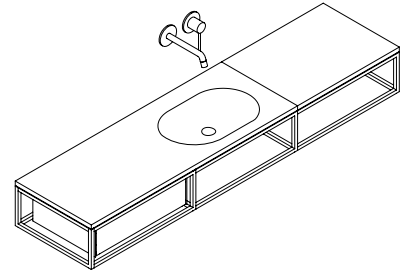

Gs3+Sm+T1+D