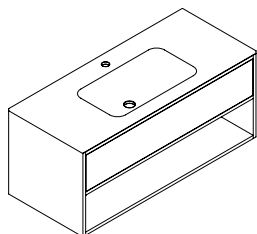

Cabinets & Drawers

With integrated washbasin

- Beige Red / RAL 3012
- Blue / RAL 5007
- Blue Grey / NCS S 4010 B30G
- Bright Blue / NCS S 3030 B30G
- Dark Green / NCS S 5020 B90G
- Ice Green / NCS S 2005 G20Y
- Light Blue / NCS S 1015 R80B
- Light Green / NCS S 3010 G70Y
- Light Grey / RAL 7044
- Light Pink / NCS S 2010 Y50R
- Light Yellow / NCS S 0515 Y30R
- Liliac / NCS S 1515 R60B
- White / RAL 9016
- Off White / RAL1013
- Light Brown

Size: W: 120 x H: 26.5 x D: 51.5 cm
W: 120 x H: 36.5 x D: 51.5 cm
W: 120 x H: 51.5 x D: 51.5 cm
W: 120 x H: 51.5 x D: 51.5 cm

Materials: Lacquered MDF
Natural Oak