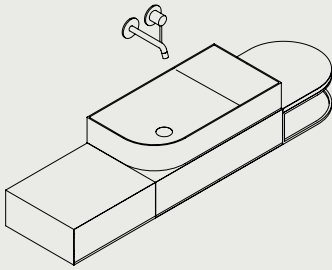

70sx+Ds70+Shtdx+D