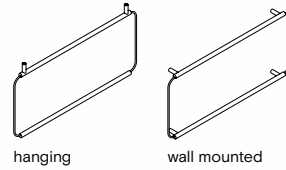

Size: W: 75 x H: 45 cm
Materials: Varnished metal, brass, satin steel

GL1

- Black / RAL9004
- Brass
- Satin steel

Size: W: 100 x H: 45 cm
Materials: Varnished metal, brass, satin steel

GS2

- Black / RAL9004
- Brass
- Satin steel