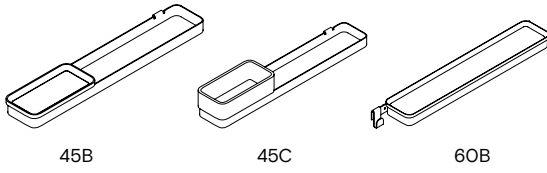

ROW by G.Cerrai & C.Razzanelli

● Black / RAL9004

○ White / RAL9016

● Beige Red / RAL3012

● Blue / RAL5007

Size: Row 16A: W: 19.2 x H: 3.1 x D: 10 cm
Row 16C: W: 20 x H: 4.1 x D: 10.4 cm
Row 16D: W: 16 x H: 5.2 x D: 1.9 cm
Row 30B: W: 30 x H: 6.2 x D: 10.4 cm
Row 45B: W: 53.9 x H: 3.8 x D: 10.4 cm
Row 45C: W: 53.9 x H: 8.1 x D: 10.4 cm
Row 60B: W: 60 x H: 6.2 x D: 10 cm

Materials: Varnished metal, glazed ceramic