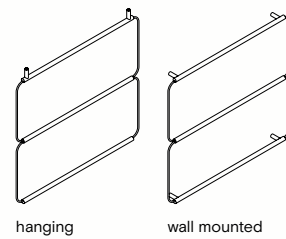

GL2

- Black / RAL9004
- Brass
- Satin steel

Size: W: 100 x H: 87.5 cm
Materials: Varnished metal, brass, satin steel