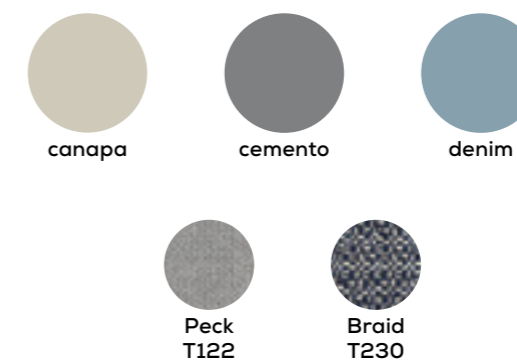

1. scrivania sagomata / shaped desk	4. carta da parati Writings / Writings wallpaper	7. pensili / wall units	10. tappeto Matrix beige / Matrix beige rug
2. pensile + boiserie Becky + mensole / wall unit + Becky wall panelling + shelves	5. armadio battente / hinged door wardrobe	8. boiserie Wally con mensole / Wally wall panelling with shelves	11. letto sommier / divan bed
3. sedia Ava / Ava chair	6. libreria Holly / Holly bookcase	9. tavolino / side table	12. base contenitore / base storage unit

Chi vive qui? Giulio.
Who lives here? Giulio.