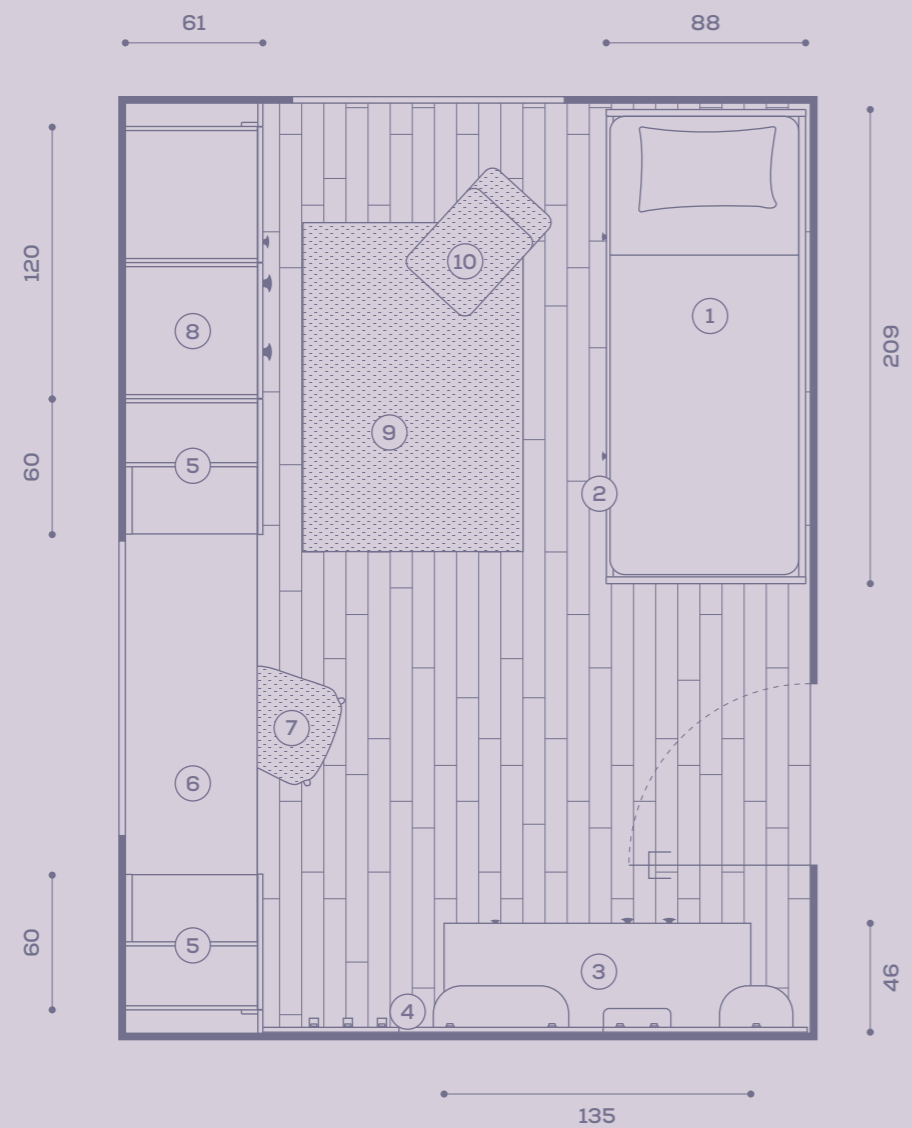

SPACE 11

Dimensioni stanza /
Room dimensions
in cm 300 x 410