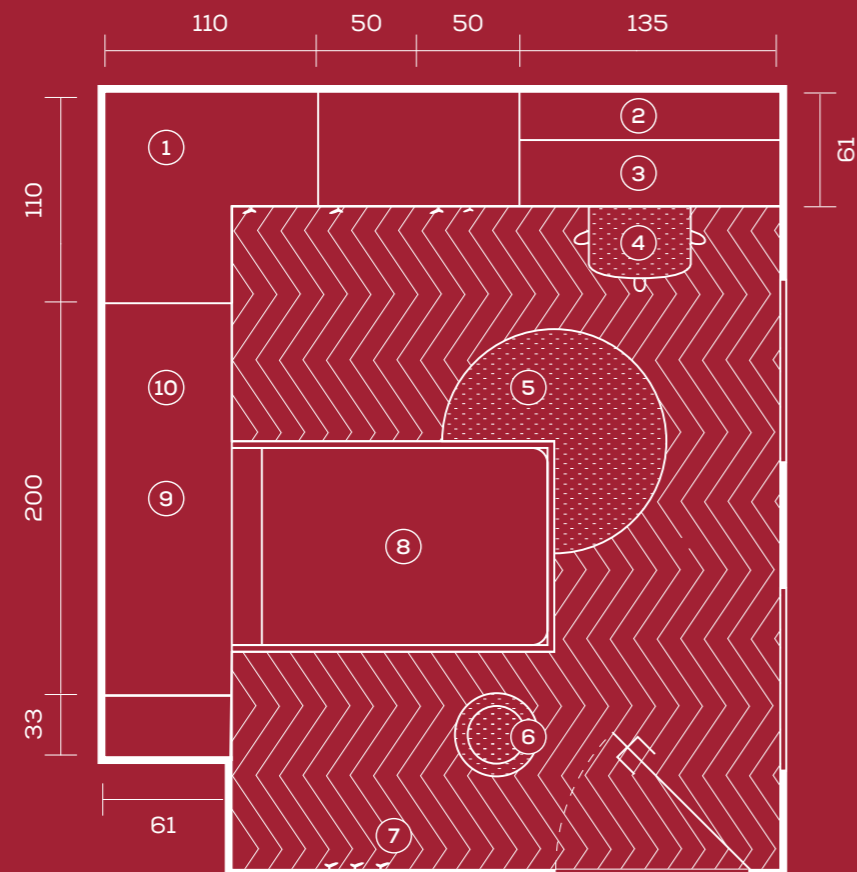

SPACE 23 ^x

^x
Dimensioni stanza
Room dimensions in cm
345 x 399

1.
armadio battente / hinged
door wardrobe

2.
mensole / shelves

3.
scrivania sagomata /
shaped desk

4.
sedia / chair Tak

5.
tappeto / rug Mushroom

6.
pouf / ottoman Ello

7.
pomoli appendiabiti /
clothes hanger knobs Fefè

8.
letto / bed Nuk

9.
ponte battente / hinged
door bridging unit

10.
carta da parati /
wallpaper Space

rosa

ciliegia

luna

mandorlo

Shock
T183

Shock
T189

Dalia
T156

Chi vive qui? Melissa.
Who lives here? Melissa.