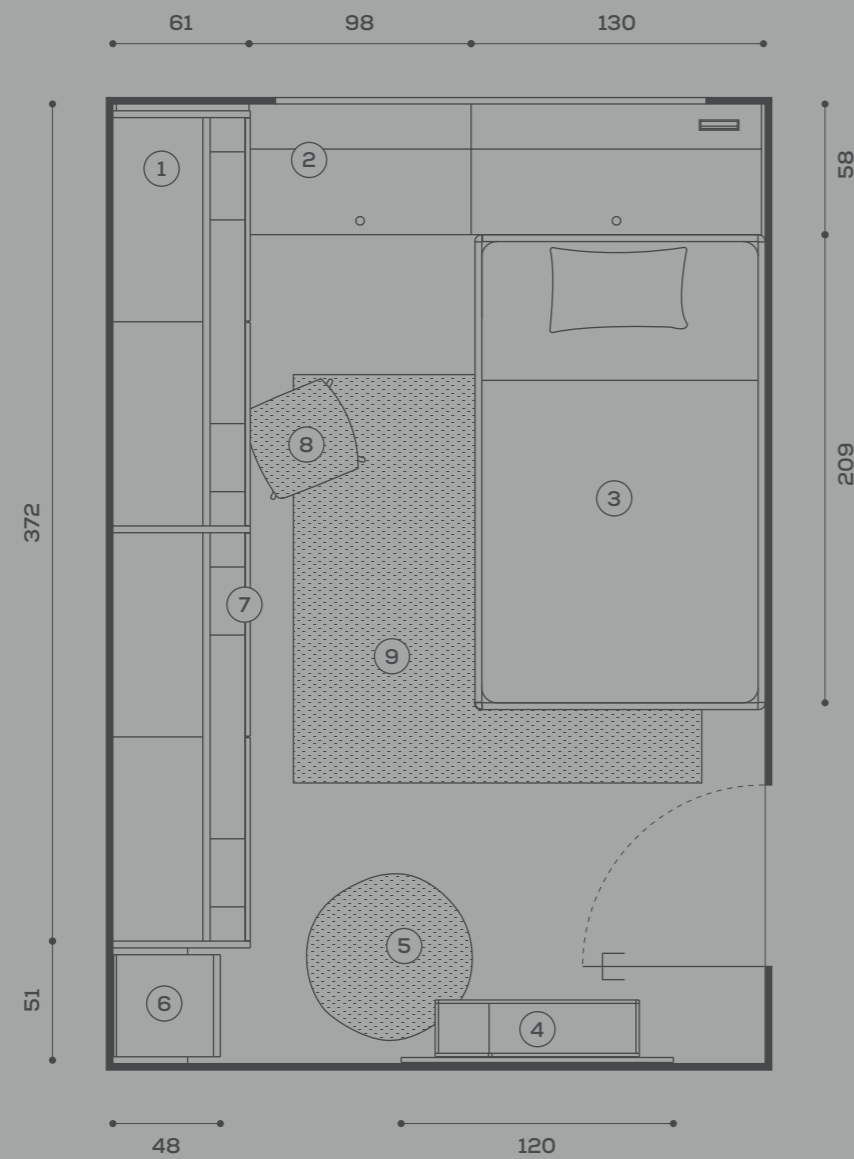

SPACE 21

Dimensioni stanza /
Room dimensions
in cm 290 x 430

1. **ponte complanare /**
  flush-closing bridging unit
2. **elementi retroletto /**
  rear-bed storage units
3. **letto turca /** platform bed

4. **boiserie Becky +**
  casellario Boxy /
  Becky wall panelling +
  Boxy wall unit
5. **pouf Disco /**
  Disco floor cushions

6. **cabina Demo /**
  Demo walk-in closet
7. **scrivitoio sagomato /**
  shaped desk
8. **sedia Join /** Join chair

9. **tappeto Matrix beige /**
  Matrix beige rug

Chi vive qui? Daniel.
Who lives here? Daniel.