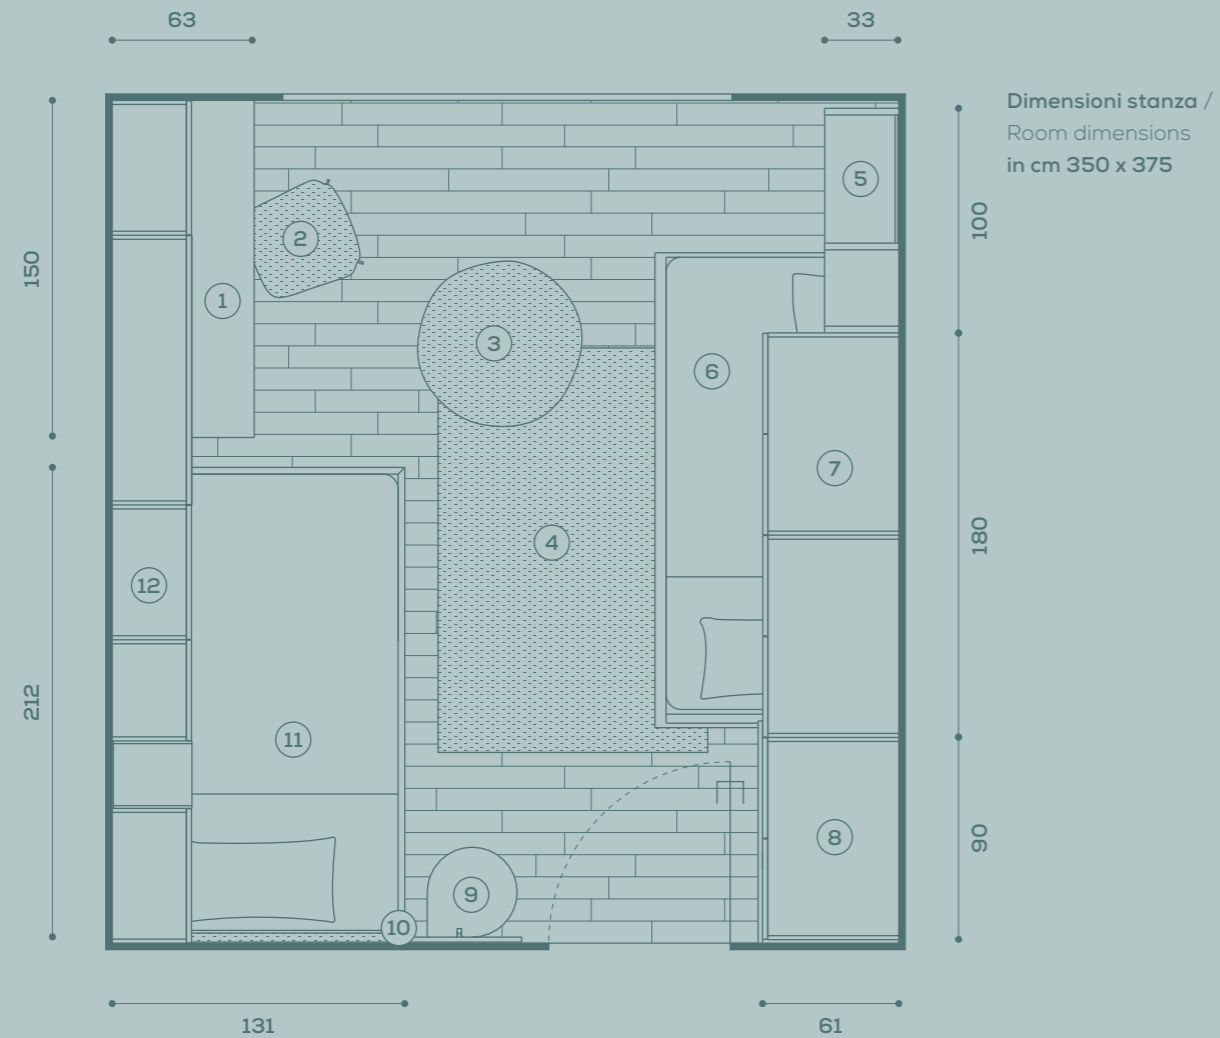

SPACE 19

1. scrivania Luce / Luce desk	4. tappeto Tartan / Tartan rug	7. pensili / wall units	10. boiserie Becky / Becky wall panelling
2. sedia Pod / Pod chair	5. libreria Holly / Holly bookcase	8. armadio battente / hinged door wardrobe	11. letto sommier / divan bed
3. pouf Disco / Disco floor cushion	6. letto a ribalta Twiddy / Twiddy drop-down bed	9. tavolino Laby 1 / Laby 1 side table	12. pensili + casellari Tynn / wall units + Tynn units

Chi vive qui? Matilde.
Who lives here? Matilde.