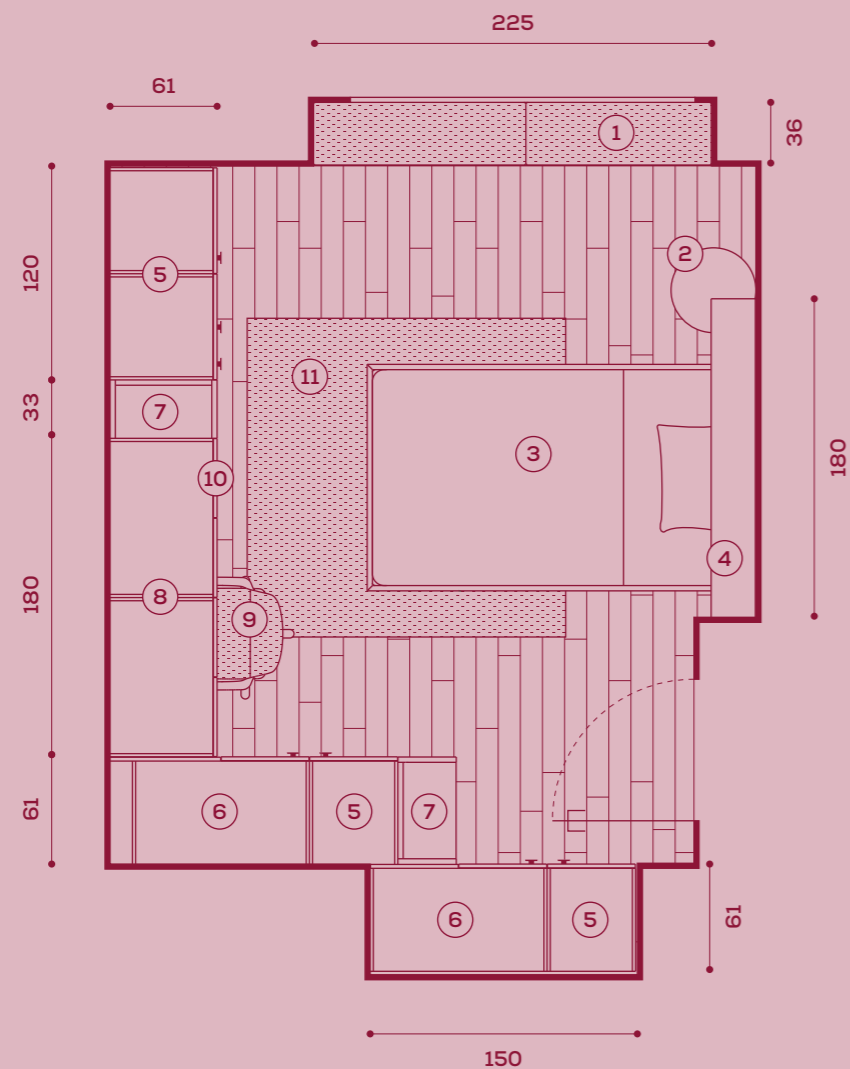

letto a ribalta Twiddy /
 Twiddy drop-down bed
maniglie Bridge /
 Bridge handles
libreria Holly /
 Holly bookcase

SPACE 30

Dimensioni stanza /
Room dimensions
in cm 365 x 493

Guarda la camera come può
cambiare quando si cresce /
See how the bedroom can
change as they grow