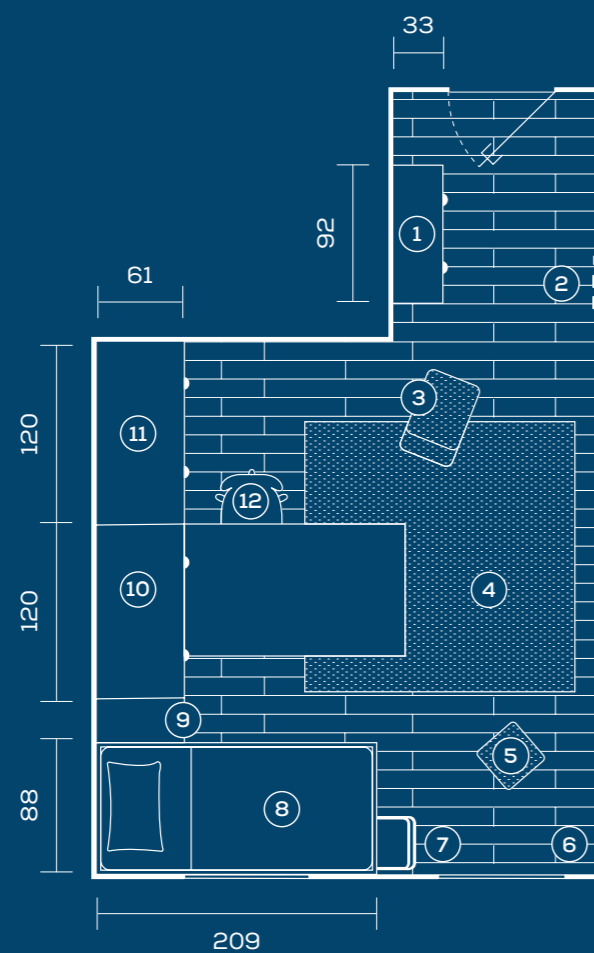

pouf / ottoman Noel
 carta da parati /
 wallpaper Space

SPACE 31^{*}

^{*} Dimensioni stanza
Room dimensions in cm
370 x 530

1. libreria / bookcase **Luce**

2. pomoli appendiabiti / clothes hanger knobs **Woody**