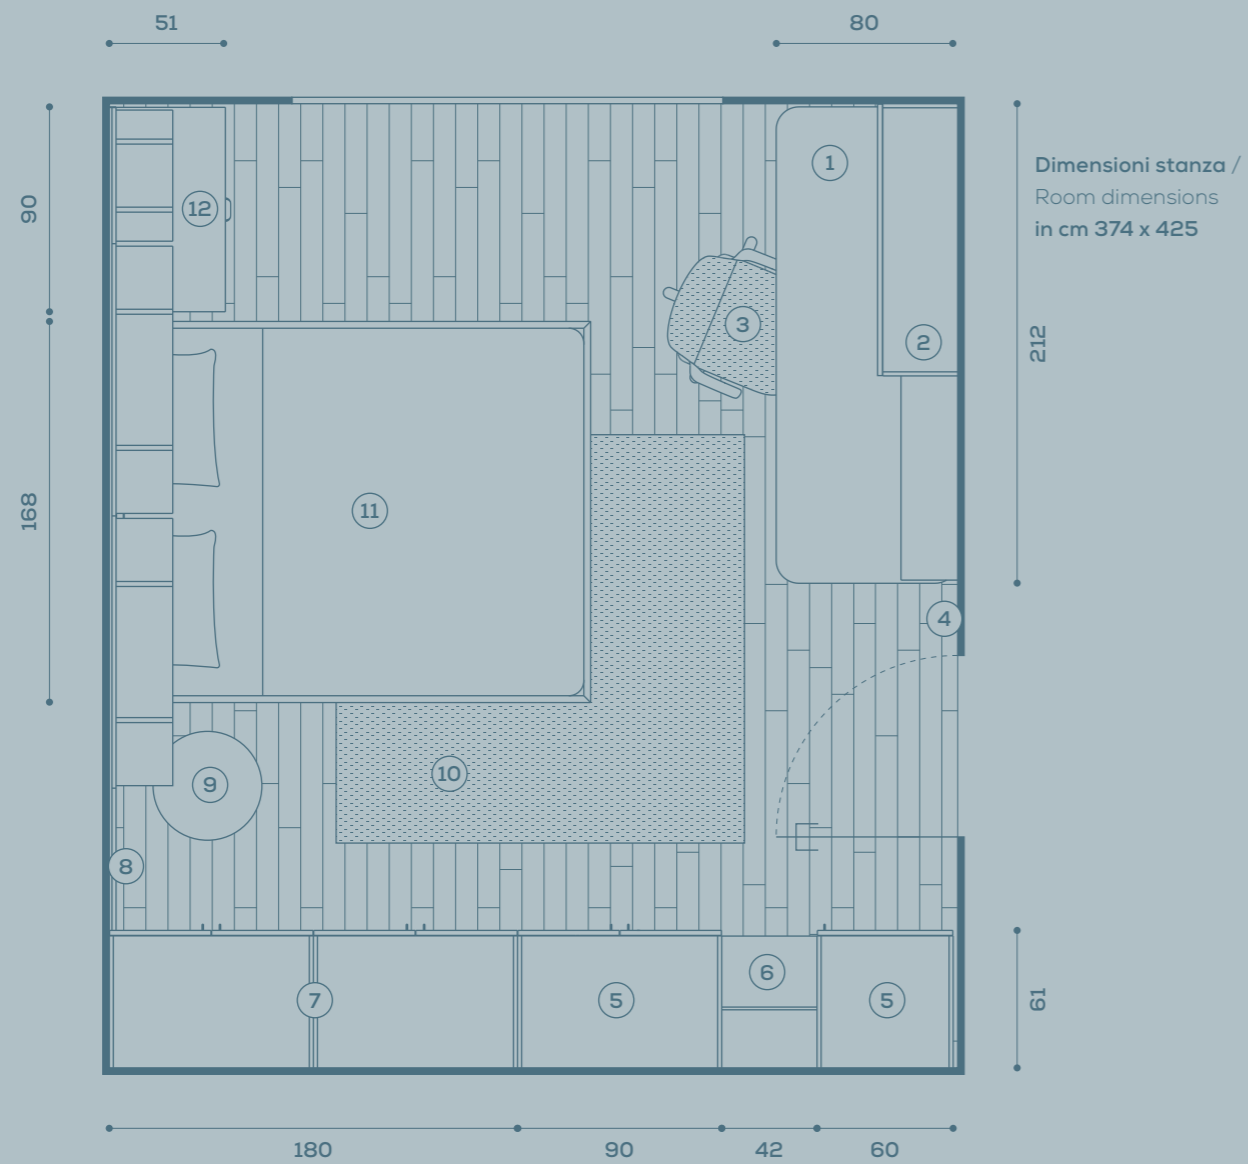

SPACE 26

1. scrivania sagomata / shaped desk	4. carta da parati Writings / Writings wallpaper	7. pensili / wall units	10. tappeto Matrix beige / Matrix beige rug
2. pensile + boiserie Becky + mensole / wall unit + Becky wall panelling + shelves	5. armadio battente / hinged door wardrobe	8. boiserie Wally con mensole / Wally wall panelling with shelves	11. letto sommier / divan bed
3. sedia Ava / Ava chair	6. libreria Holly / Holly bookcase	9. tavolino / side table	12. base contenitore / base storage unit

Chi vive qui? Giulio.
Who lives here? Giulio.