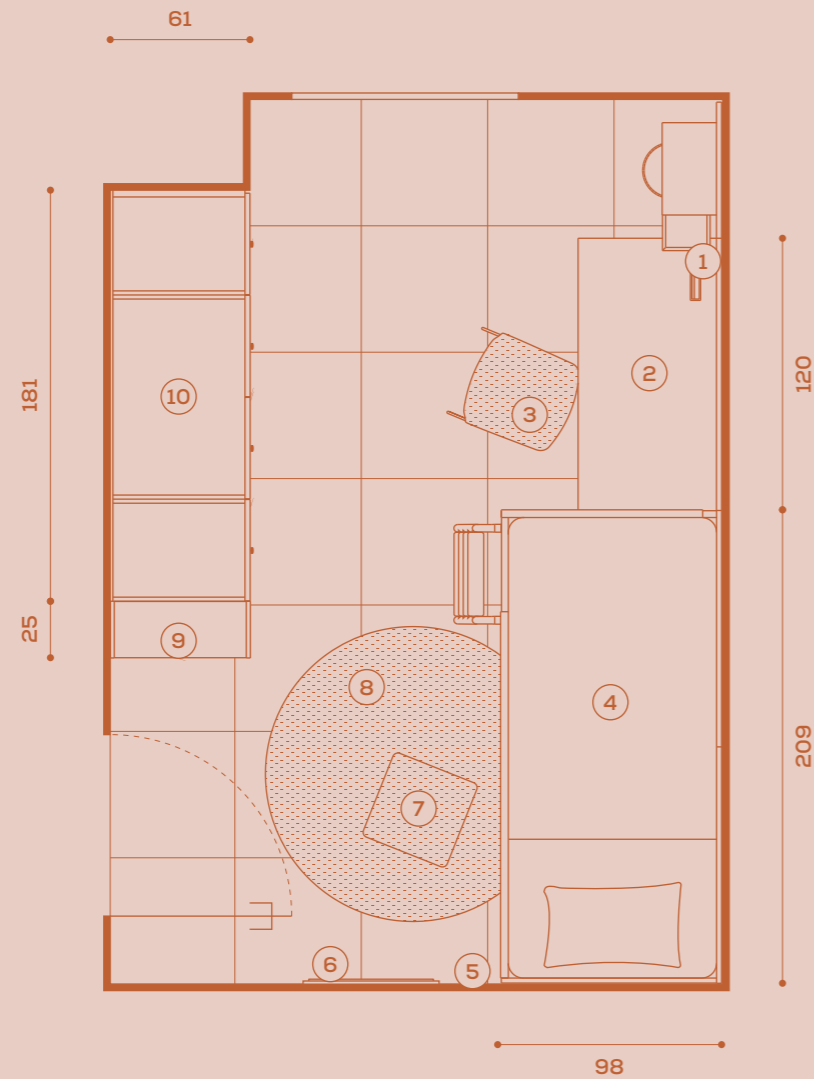

SPACE 13

Dimensioni stanza /
Room dimensions
in cm 290 x 370

- 1. **boiserie Becky /**
Becky wall panelling
- 2. **scrivania sagomata /**
shaped desk
- 3. **sedia Tak /** Tak chair
- 4. **letto a castello Dots /**
Dots bunk bed
- 5. **carta da parati**
Crossy orange /
Crossy orange wallpaper
- 6. **specchiera Cornery /**
Cornery mirror
- 7. **pouf Cube /**
Cube ottoman
- 8. **tappeto Sketch /**
Sketch rug
- 9. **libreria Luce /**
Luce bookcase
- 10. **armadio battente /**
hinged door wardrobe