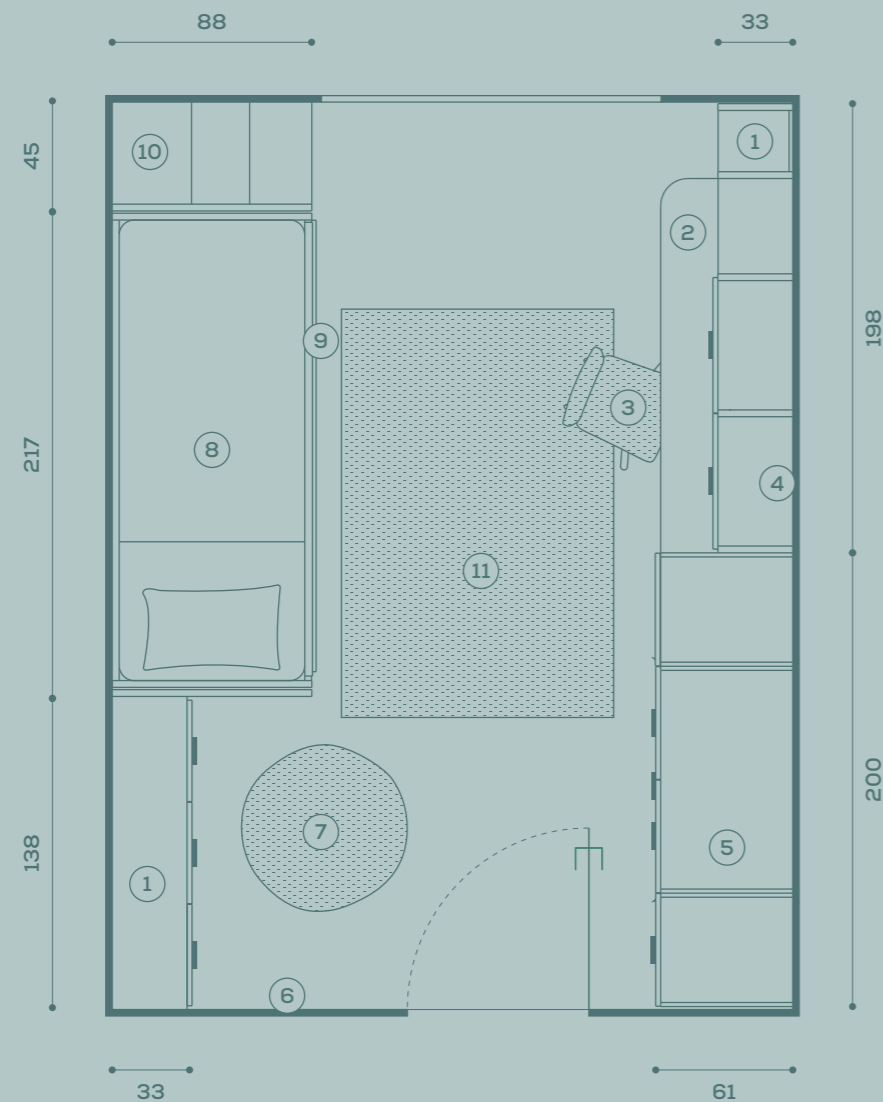

SPACE 12

Dimensioni stanza /
Room dimensions
in cm 300 x 400

1. libreria Holly / Holly bookcase 2. scrivania sagomata / shaped desk 3. sedia Pill / Pill chair	4. boiserie Wally / Wally wall panelling 5. armadio battente / hinged door wardrobe 6. carta da parati Crossy blue / Crossy blue wallpaper	7. pouf Disco / Disco floor cushion 8. letto a castello scorrevole Slot / Slot sliding bunk bed 9. letto turca Fit / Fit platform bed	10. scaletta / steps 11. tappeto Tartan / Tartan rug

Chi vive qui? Nicola e Pietro.
Who lives here? Nicola and Pietro.