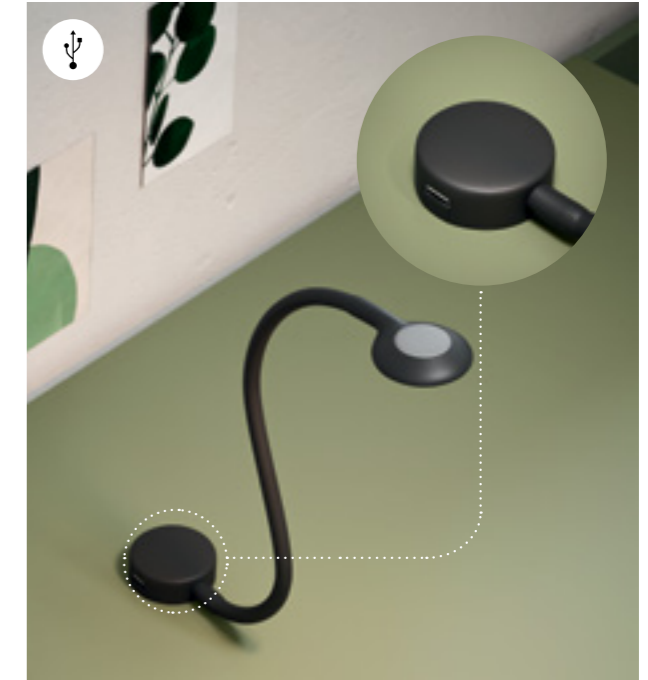

Lampada snodabile, in versione bianca o nera, con due prese USB. Può essere fissata a pannelli orizzontali o verticali. La luce è dimmerabile.

Adjustable lamp, in white or black version, with two USB sockets. It can be fastened to horizontal or vertical panels. The light has a dimmer feature.