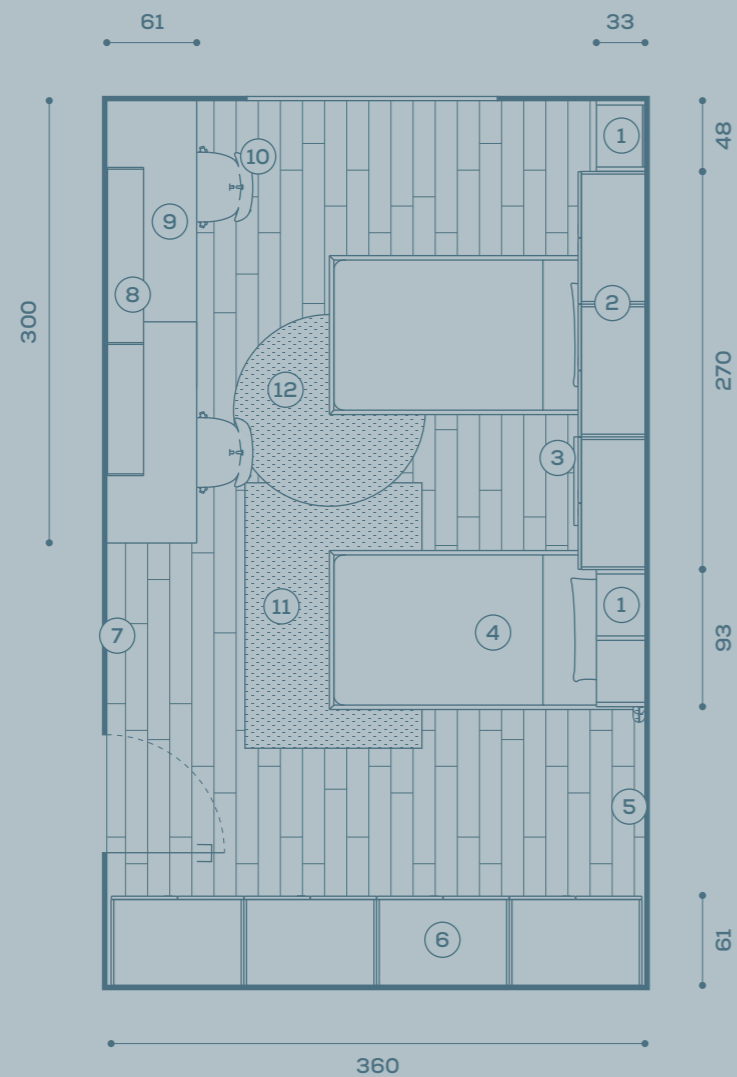

SPACE 8

Dimensioni stanza /
Room dimensions
in cm 365 x 600

1. libreria Holly / Holly bookcase
2. pensili / wall units
3. comodino / bedside table
4. letti Cleo / Cleo beds

5. carta da parati Crossy blue / Crossy blue wallpaper
6. armadio battente / hinged door wardrobe
7. sticker Arctic / Arctic sticker

8. casellari Tynn / Tynn wall units
9. scrittoi sagomati / shaped desks
10. sedie Mari / Mari chairs

11. tappeto Stars beige / Stars beige rug
12. tappeto Sketch / Sketch rug

Chi vive qui? Mattia e Tommaso.
Who lives here? Mattia and Tommaso.