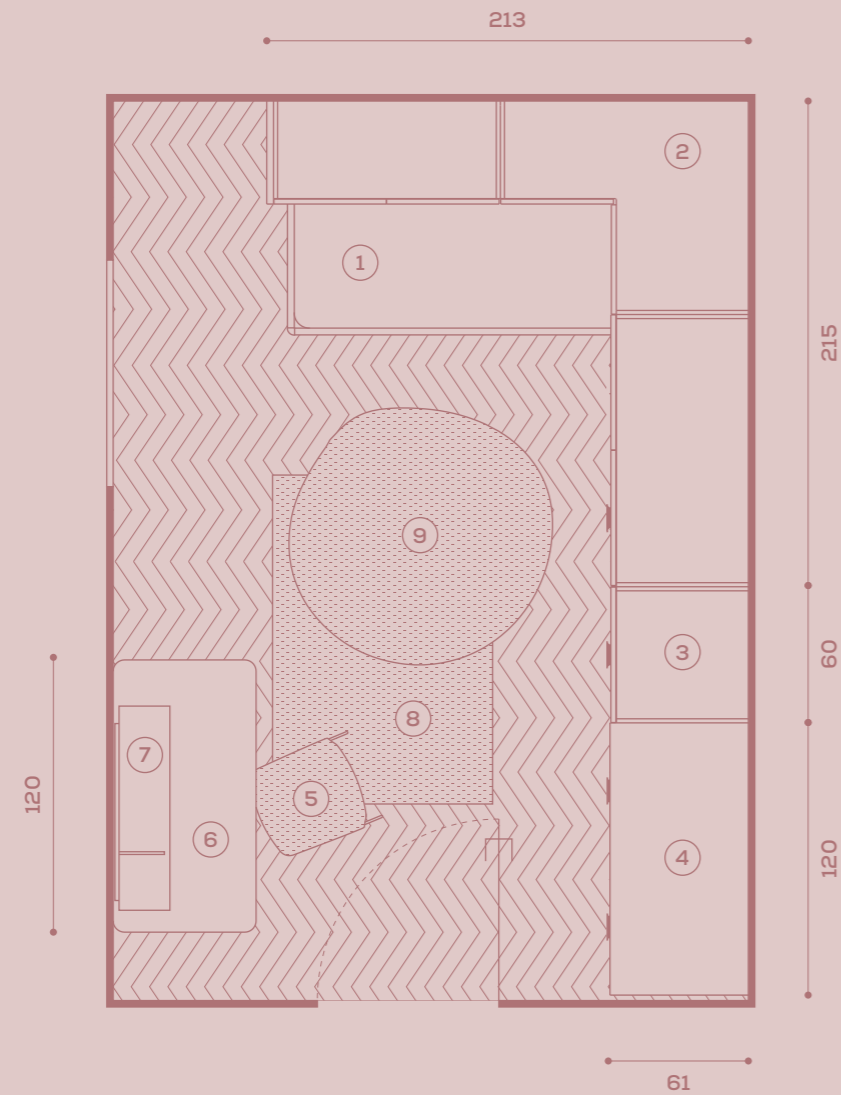

SPACE 10

Dimensioni stanza /
Room dimensions
in cm 280 x 396