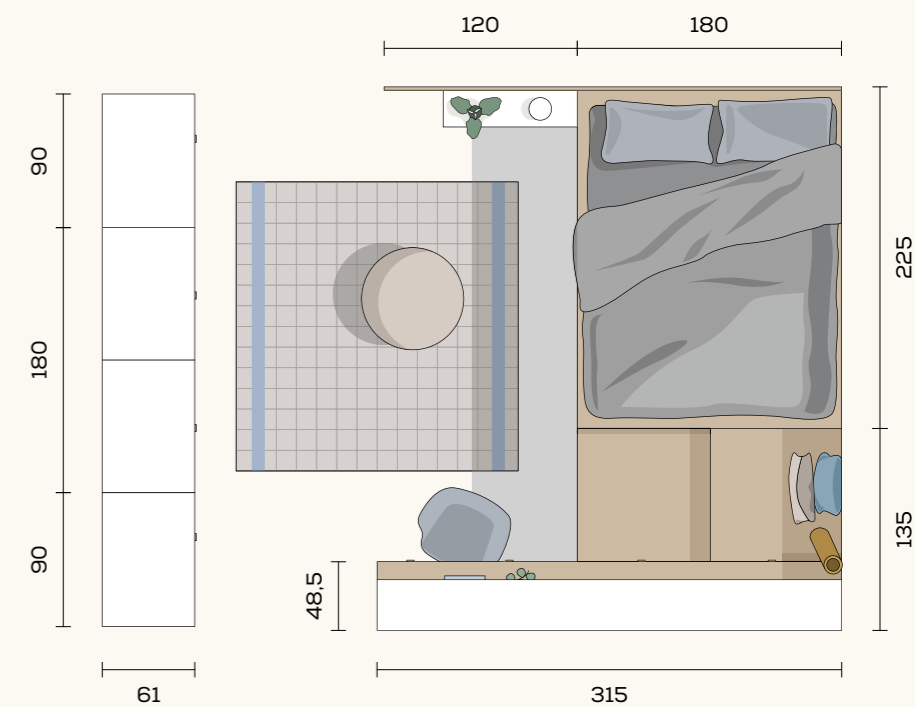

Complements

Disco floor cushion, **Tinny** cushions, **Woody** clothes hanger knobs, **Matrix beige** rug