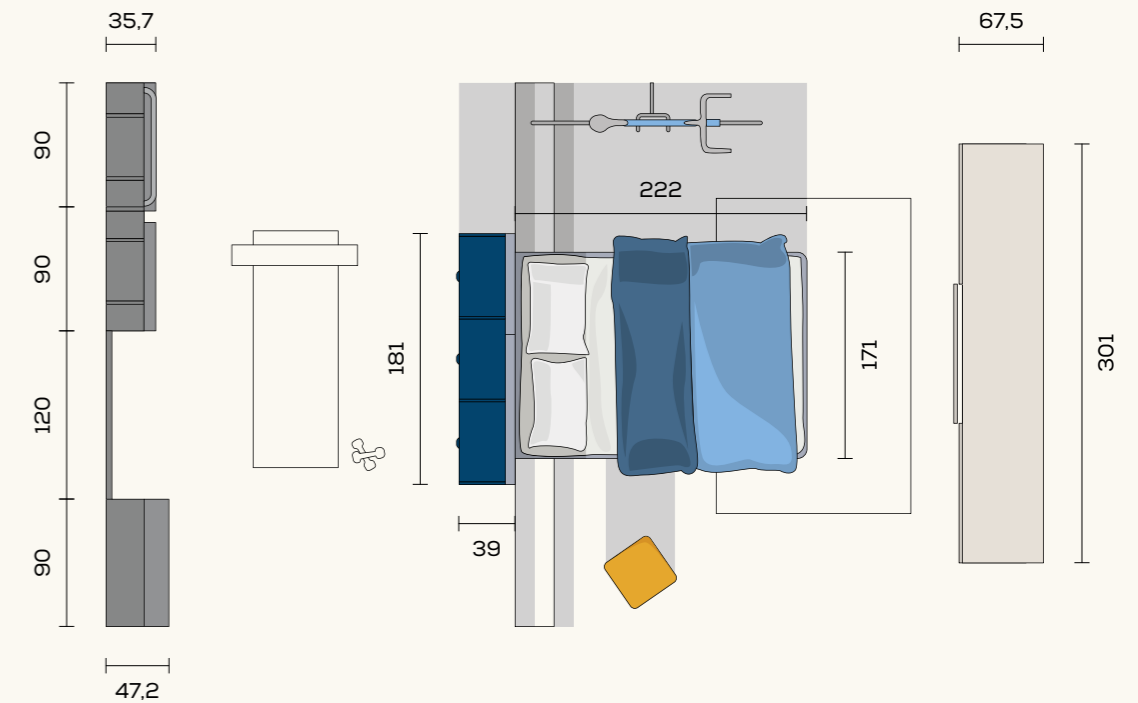

Storage wall
Wally wall panelling with shelves and hanging rail, **Woody** clothes hanger knobs, **Dory** bench, **Luce** bookcase

Complementi
pouf **Cube**

Complements
Cube ottoman

Dimensione materasso
Mattress dimensions
160 x 200 cm