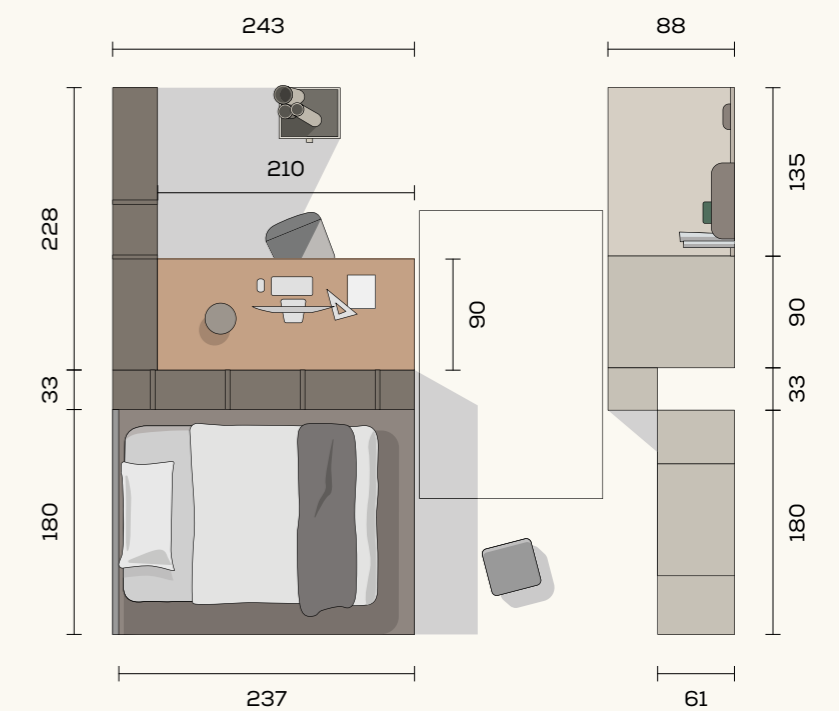

Study
shaped desk, **Holly** bookcase with **Pull** handles, **Tak** upholstered chair

Complementi
pouf **Cube**, contenitore **Tynn** su ruote

Complements
Cube ottoman, **Tynn** storage box on wheels

Dimensione materasso
Mattress dimensions
140 x 200 cm