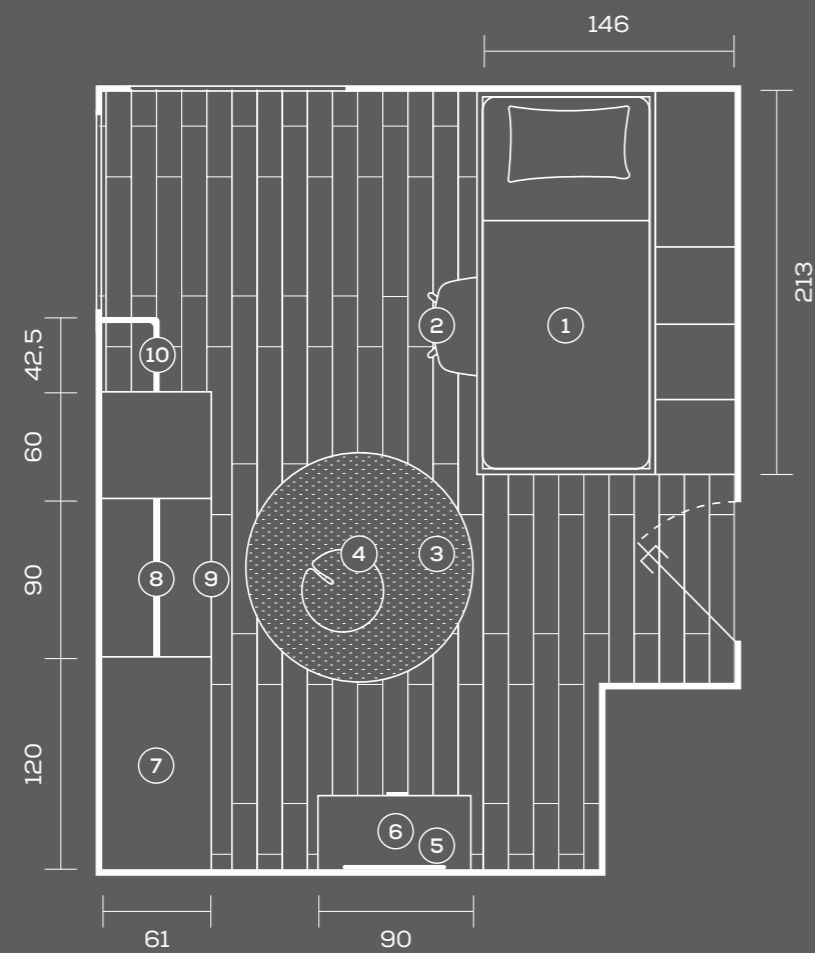

cuscini / cushions **Tinny**
 specchio / mirror **Quadro**
 madia / sideboard **Dots**
 pomoli / knobs **Woody**

SPACE 13 ^x

^x
Dimensioni stanza
Room dimensions in cm
360 x 450

- | | | | |
|---|--|--|---|
| 1.
letto a castello / bunk
bed Camelot | 4.
pouf / ottoman Noel | 7.
armadio battente /
hinged door wardrobe | 9.
base contenitore /
base storage unit |
| 2.
sedia / chair Leaf | 5.
specchio / mirror Quadro | 8.
appendiabiti /
hanging rod Loop | 10.
terminale / end unit Loop |
| 3.
tappeto / rug Planet | 6.
comò / chest of
drawers Wilson | | |