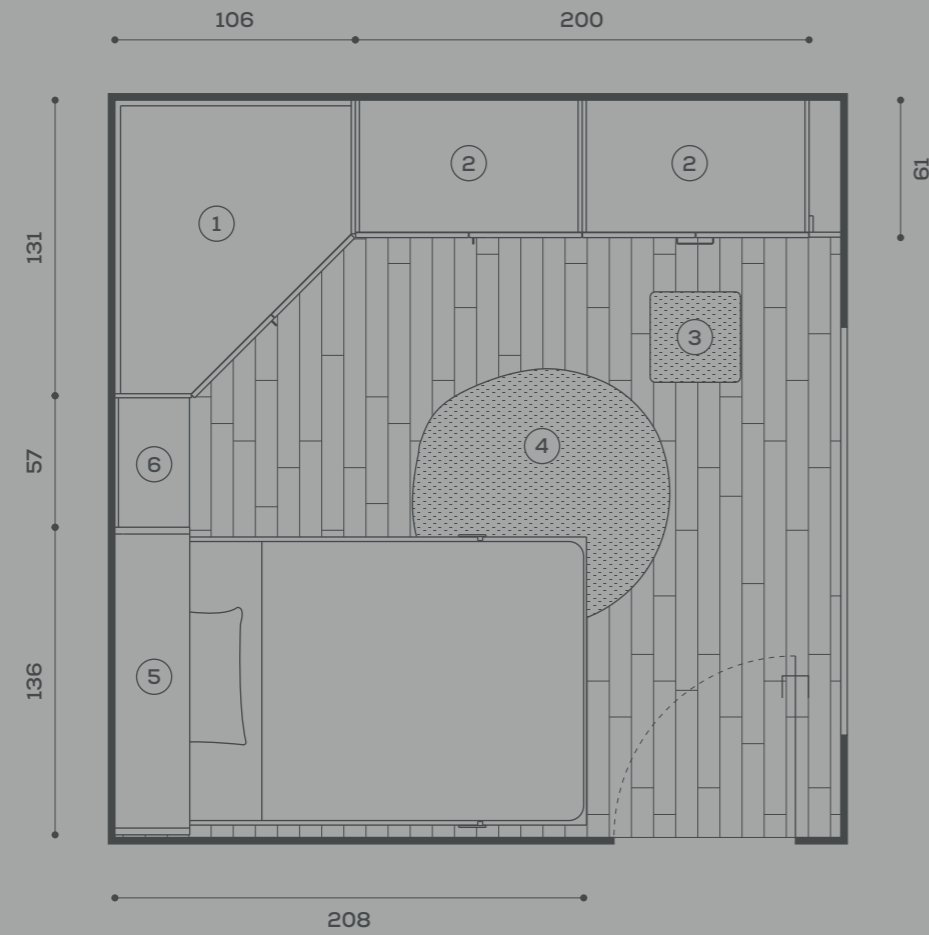

SPACE 29

Dimensioni stanza /
Room dimensions
in cm 333 x 325

1.
angolo spogliatoio /
corner walk-in closet

2.
armadio battente /
hinged door wardrobe

3.
pouf Cube / Cube ottoman

4.
tappeto Planet /
Planet rug

5.
letto a ribalta Twiddy /
Twiddy drop-down bed

6.
libreria Holly /
Holly bookcase

Chi vive qui? Victoria.
Who lives here? Victoria.