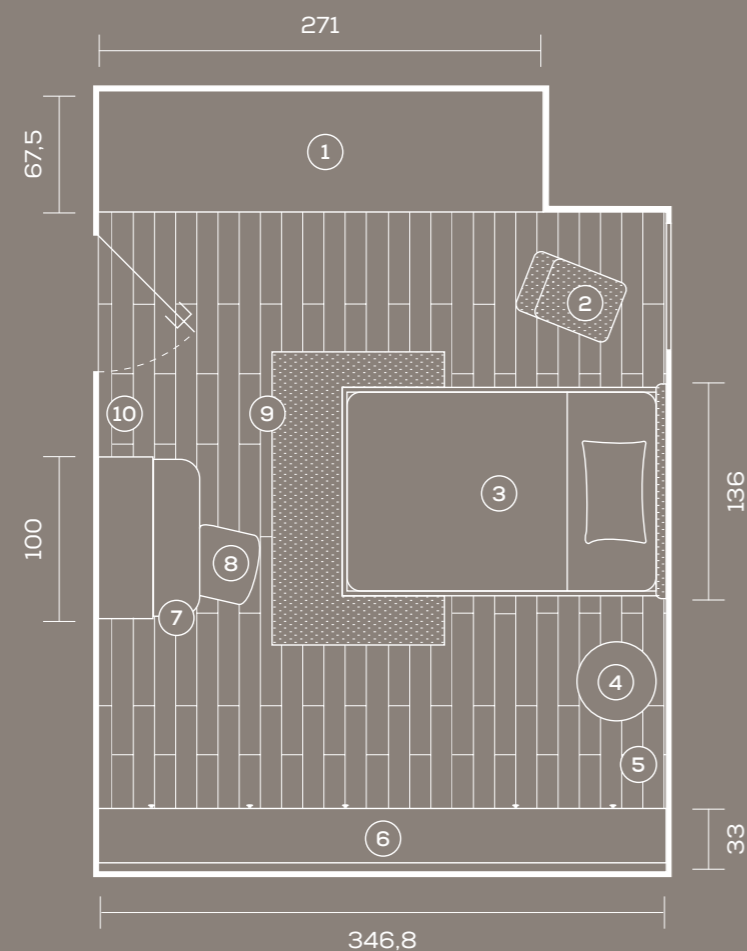

scrittoio sagomato /
shaped desk
lampada snodabile con due
prese USB / adjustable lamp
with two USB sockets
sedia / chair **Tak**
casellari / wall units **Luce**
maniglie / handles **In**

SPACE 6 ^x

^x
 Dimensioni stanza
 Room dimensions in cm
 348 x 520