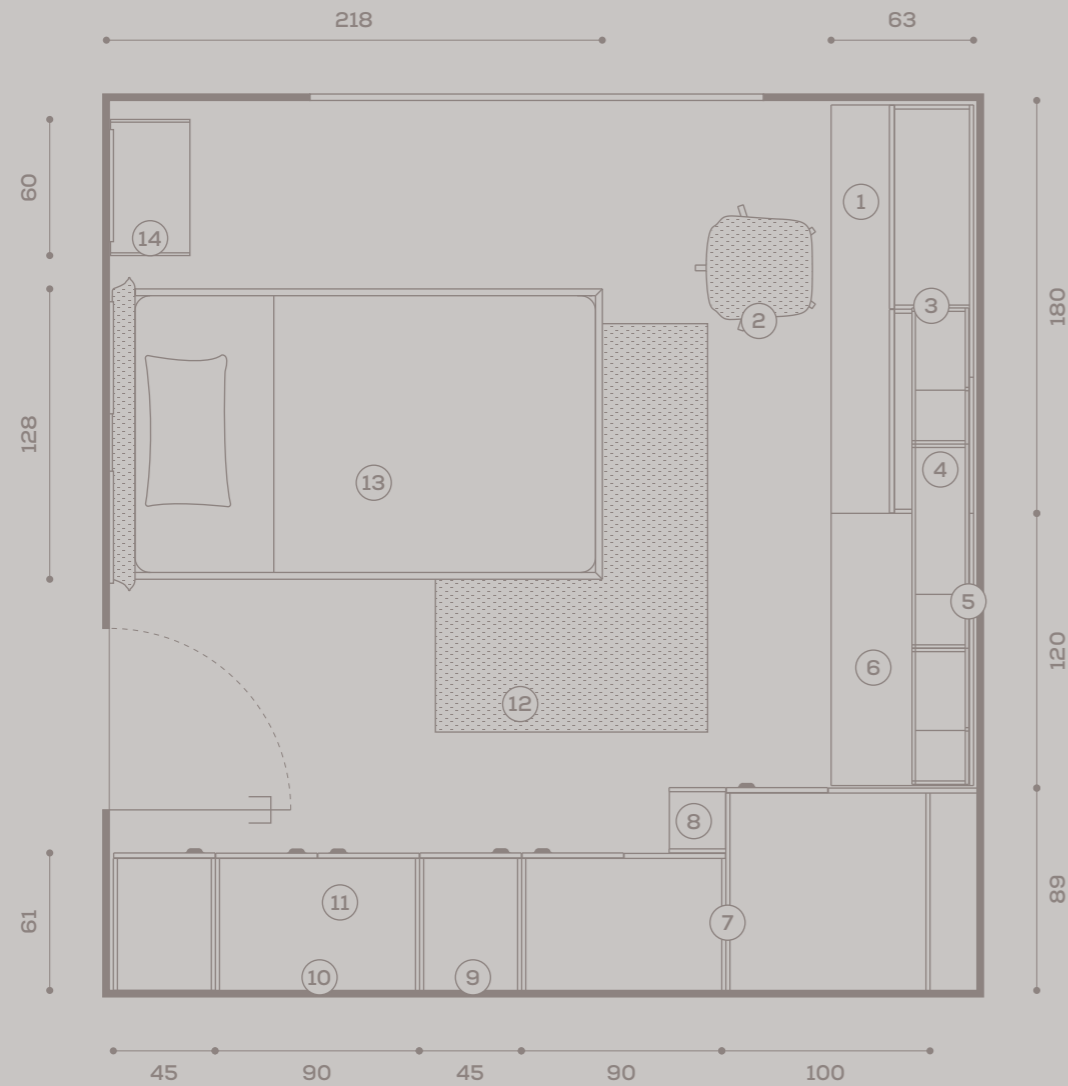

mensole Hook /
Hook shelves
scrivania sagomata /
shaped desk
elemento Folder /
Folder unit
gambe Loom / Loom legs
sedia Ava / Ava chair

SPACE 24

Dimensioni stanza /
Room dimensions
in cm 385 x 395

- | | | | |
|--|---|---|--|
| 1. scrittoio sagomato /
shaped desk | 5. boiserie Wally /
Wally wall panelling | 8. terminale Luce /
Luce end unit | 12. tappeto Stars beige /
Stars beige rug |
| 2. sedia Pod / Pod chair | 6. basi contenitore /
base storage units | 9. armadio battente /
hinged door wardrobe | 13. letto Flare / Flare bed |
| 3. pensili / wall units | 7. modulo armadio per
angolo lineare /
straight corner
wardrobe module | 10. pensile / wall unit | 14. casellario Tynn /
Tynn wall unit |
| 4. casellari Boxy /
Boxy wall units | | 11. boiserie Wally +
sistema Loop /
Wally wall panelling +
Loop system | |