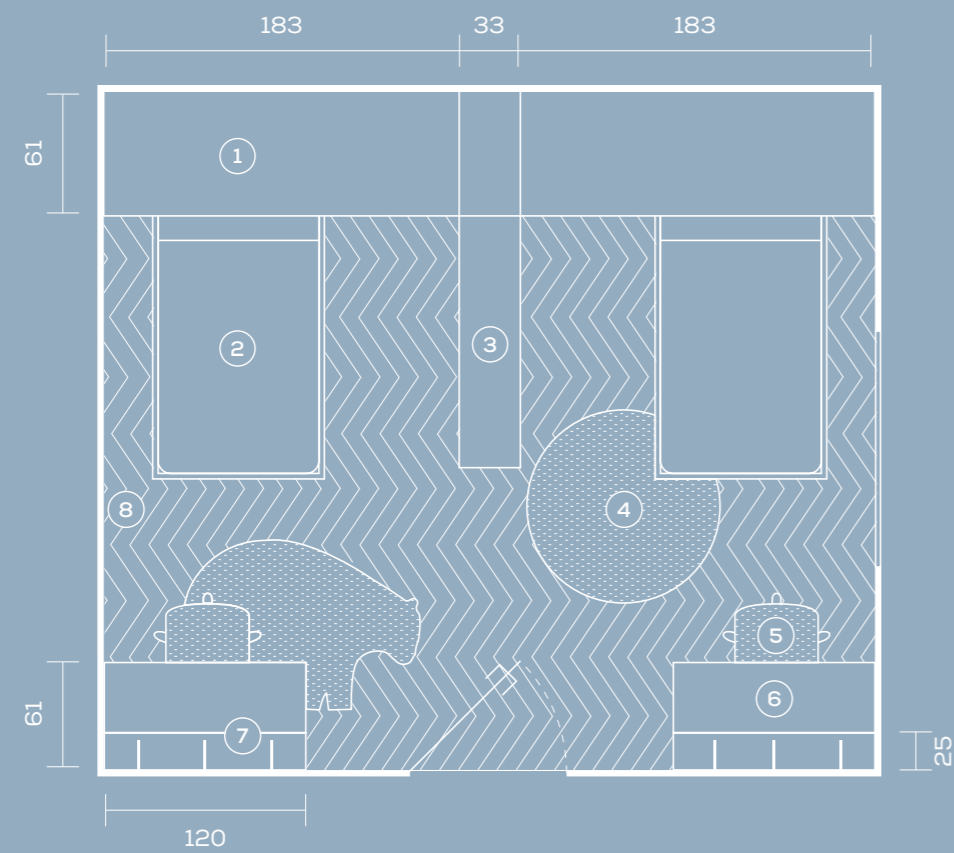

cassettiera con ruote /
 drawer unit on castors
 armadio battente /
 hinged door wardrobe
 maniglie / handles **Strip**
 pomoli appendiabiti /
 clothes hanger knobs **Fefe**

SPACE 22 ^x

^x
Dimensioni stanza
Room dimensions in cm
400 x 400