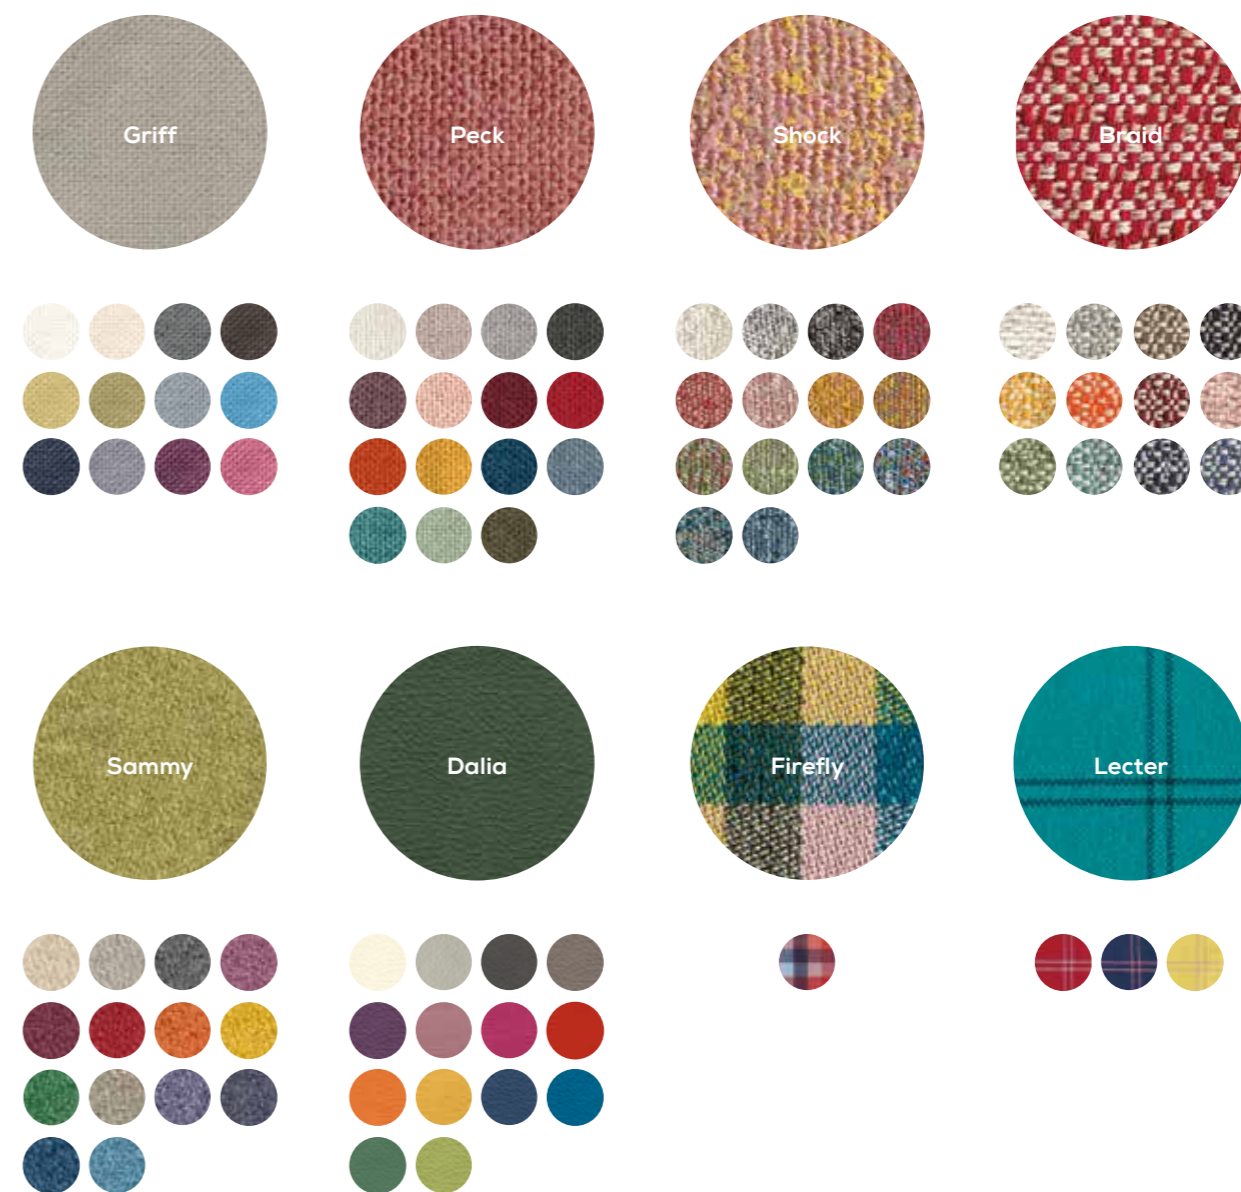

punto cavallo dritto / regular blanket stitching

punto cavallo rovescio / reverse blanket stitching