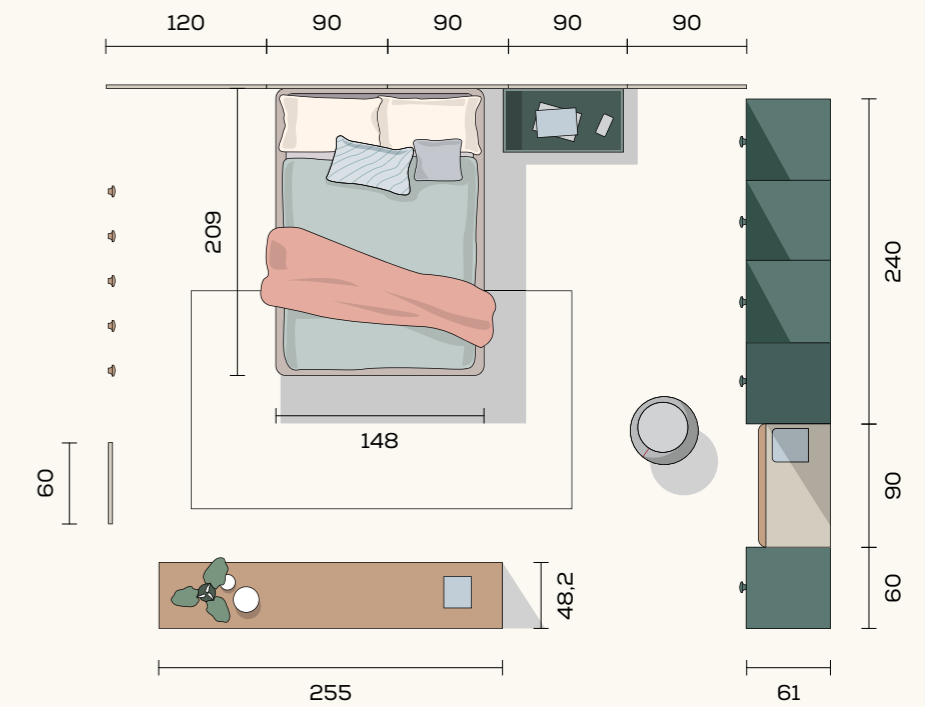

Armadio
armadio battente con taglio a mansarda, pomoli **Woody** e lampada LED con sensore, basi contenitore

Wardrobe
hinged door wardrobe cut for slope ceiling, **Woody** knobs and LED light with sensor, base storage units

Letto
letto sommier, boiserie **Becky** e boiserie **Becky** imbottita, boiserie **Wally**, vassoio con gambe **Laby**

Bed
divan bed, **Becky** wall panelling and **Becky** padded panels, **Wally** wall panelling, tray with **Laby** legs

Studio
piano d'appoggio **Wally**, boiserie **Wally** con mensole

Study
Wally floating shelf, **Wally** wall panelling with shelves

Complementi
pouf **Elo**, specchi **Window** e **Giro**, pomoli appendiabiti **Woody**

Complements
Elo ottoman, **Window** and **Giro** mirrors, **Woody** clothes hanger knobs

Dimensione materasso
Mattress dimensions
140 x 200 cm