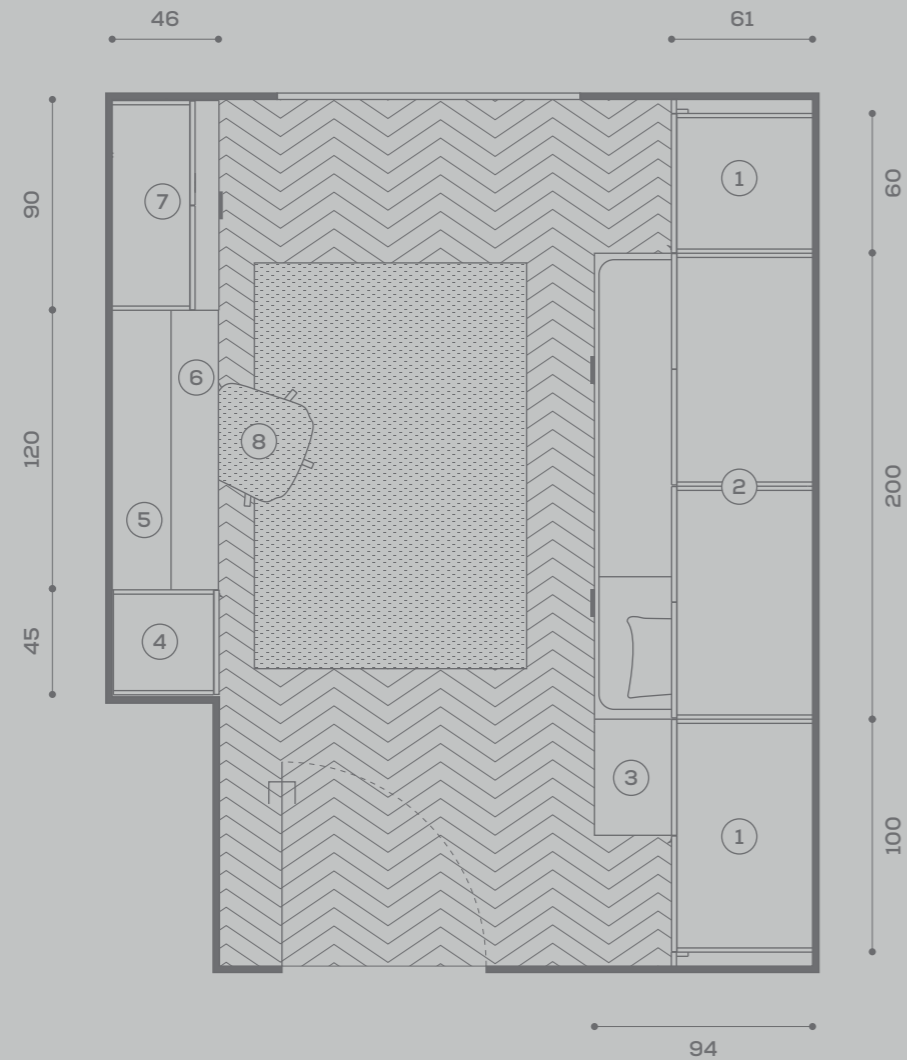

SPACE 15

Dimensioni stanza /
Room dimensions
in cm 300 x 370

1. **armadio battente** /
hinged door wardrobe

2. **ponte battente** /
hinged door bridging unit

3. **letto Regoli** / Regoli bed

4. **contenitore** / storage unit

5. **mensole** / shelves

6. **piani sospesi** /
wall-mounted tops

7. **pensili** / wall units

8. **sedia Pod** / Pod chair

Chi vive qui? Davide.
Who lives here? Davide.