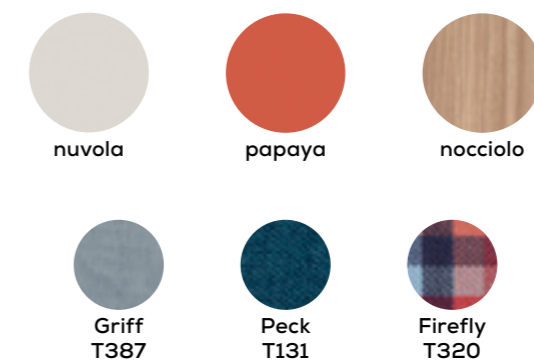

1. **boiserie Becky /**
  Becky wall panelling
2. **scrivania sagomata /**
  shaped desk
3. **sedia Tak /** Tak chair
4. **letto a castello Dots /**
  Dots bunk bed
5. **carta da parati**
  Crossy orange /
  Crossy orange wallpaper
6. **specchiera Cornery /**
  Cornery mirror
7. **pouf Cube /**
  Cube ottoman
8. **tappeto Sketch /**
  Sketch rug
9. **libreria Luce /**
  Luce bookcase
10. **armadio battente /**
  hinged door wardrobe

Chi vive qui? Rebecca.
Who lives here? Rebecca.